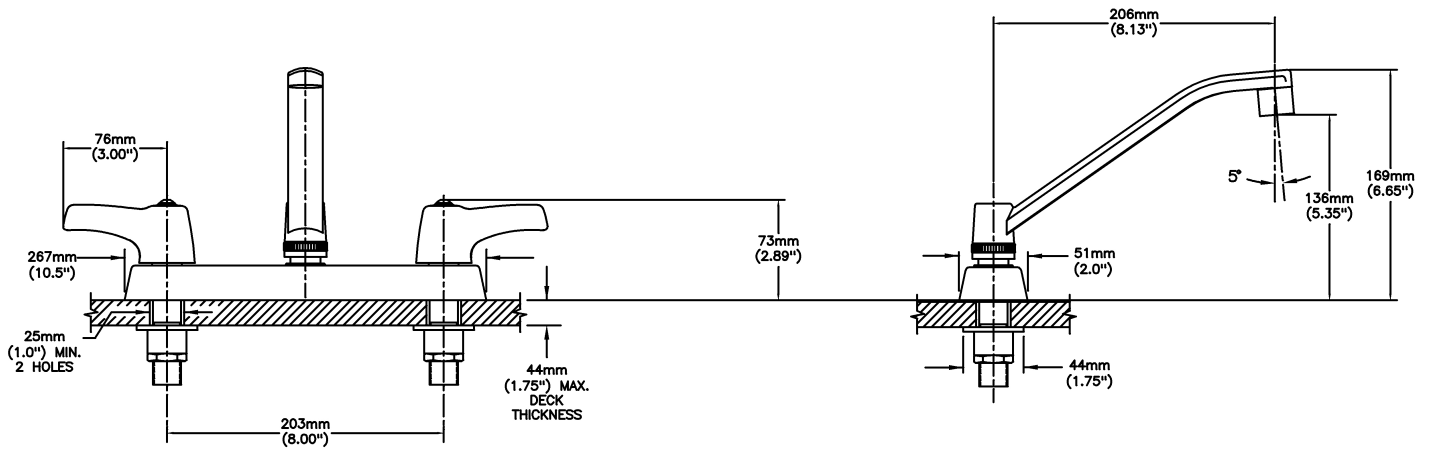

#### SPECIFICATION:

- Heavy Duty Cast Brass sink faucet
- 203 mm (8") centers
- Two handle
- Polished chrome plated finish
- Metal hold-down package
- CER-TECK® ceramic structures
- Spout#: 1 - 203mm (8") Wallform Swing Spout(S2)
- Outlet#: 2 - Vandal Res.1.5 GPM (5.7 L/Min) Laminar w/Agion® Antimicrobial
- Handle#: 3 - 76 mm (3") Lever Blade Handles-ADA Compliant-Metal-Color indexed-Vandal Resistant screws

#### OPERATION:

- Not Available

***(Dimensional drawing on following page)***

Delta reserves the right (1) to make changes to specifications and materials, and (2) to change or discontinue models, both without notice or obligation. Dimensions are for reference. Measurement may vary plus or minus 6mm(0.25"). Mounting locations are suggested only. Check with local codes for requirements in your area. This spec was produced June 28, 2021.

INLET FOR 3/8" OR 1/2" FLEXIBLE RISER  
OR 1/2-14 NPSM COUPLING NUT (NOT SUPPLIED)

Delta reserves the right (1) to make changes to specifications and materials, and (2) to change or discontinue models, both without notice or obligation. Dimensions are for reference. Measurement may vary plus or minus 6mm(0.25"). Mounting locations are suggested only. Check with local codes for requirements in your area. This spec was produced June 28, 2021.