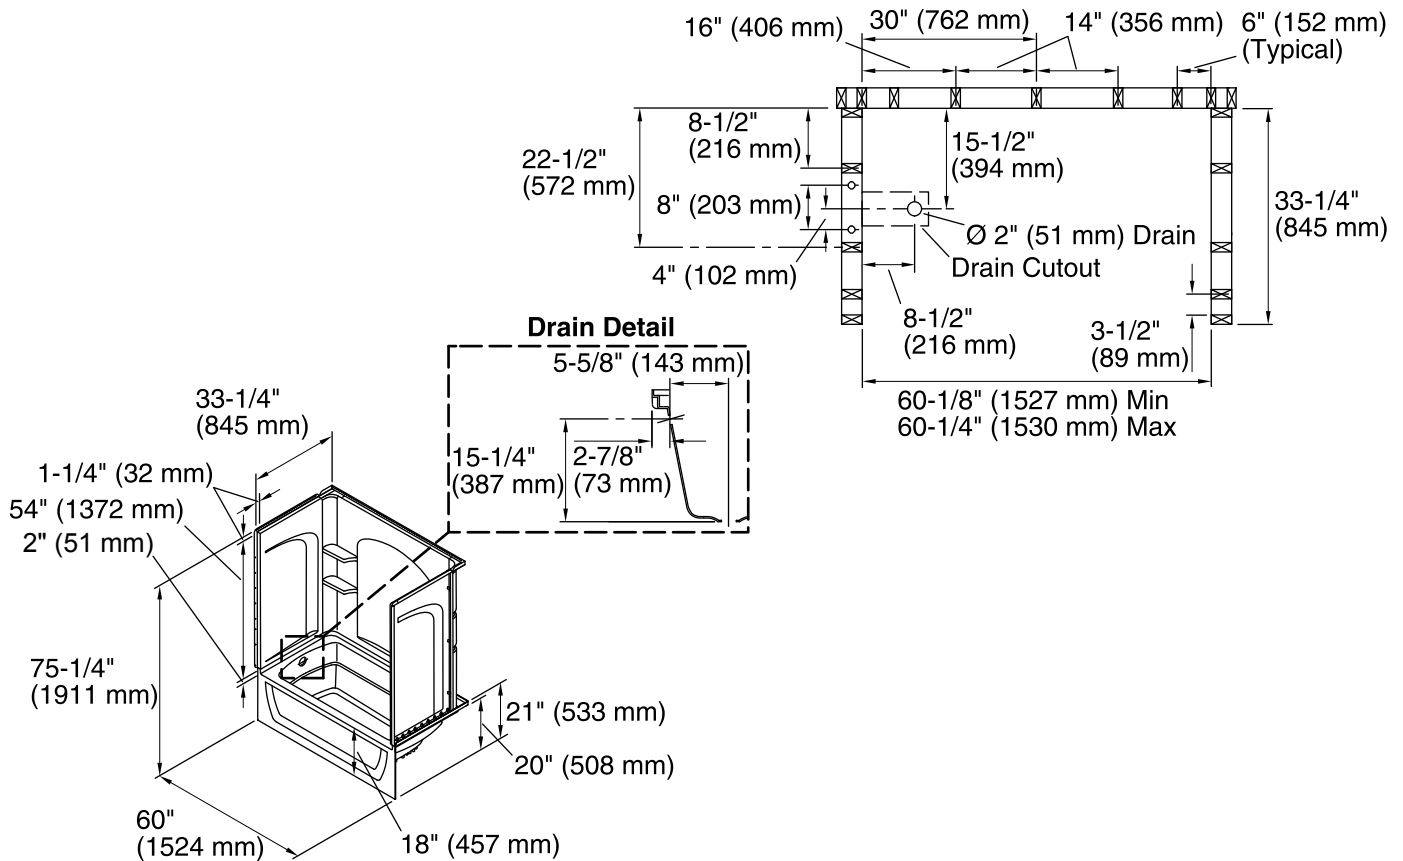

Included Components

Product consists of:

71224100 60" x 32" Curve Bath/Shower Wall Set

71121110 32" (813 mm) Bath

Codes/Standards

CSA B45.5/IAPMO Z124

ASTM E162

ASTM E662

For the most current Specification Sheet, go to www.sterlingplumbing.com.

4-26-2019 00:28 - US

Technical Information

All product dimensions are nominal.

Installation: Three-wall alcove

Drain location: Left

Basin area, bottom: 42" x 20" (1067 mm x 508 mm)

Basin area, top: 54" x 26" (1372 mm x 660 mm)

Water depth: 13-3/4" (349 mm)

Water capacity: 55 gal (208.2 L)

Minimum flat for door: 3" (76 mm)

Maximum door height: 55-1/2" (1410 mm)

Maximum door width: 57-11/16" (1465 mm)

Notes

Install this product according to the installation instructions.

Studs should be positioned roughly as shown.

Double studding is recommended for pivot shower door installations.