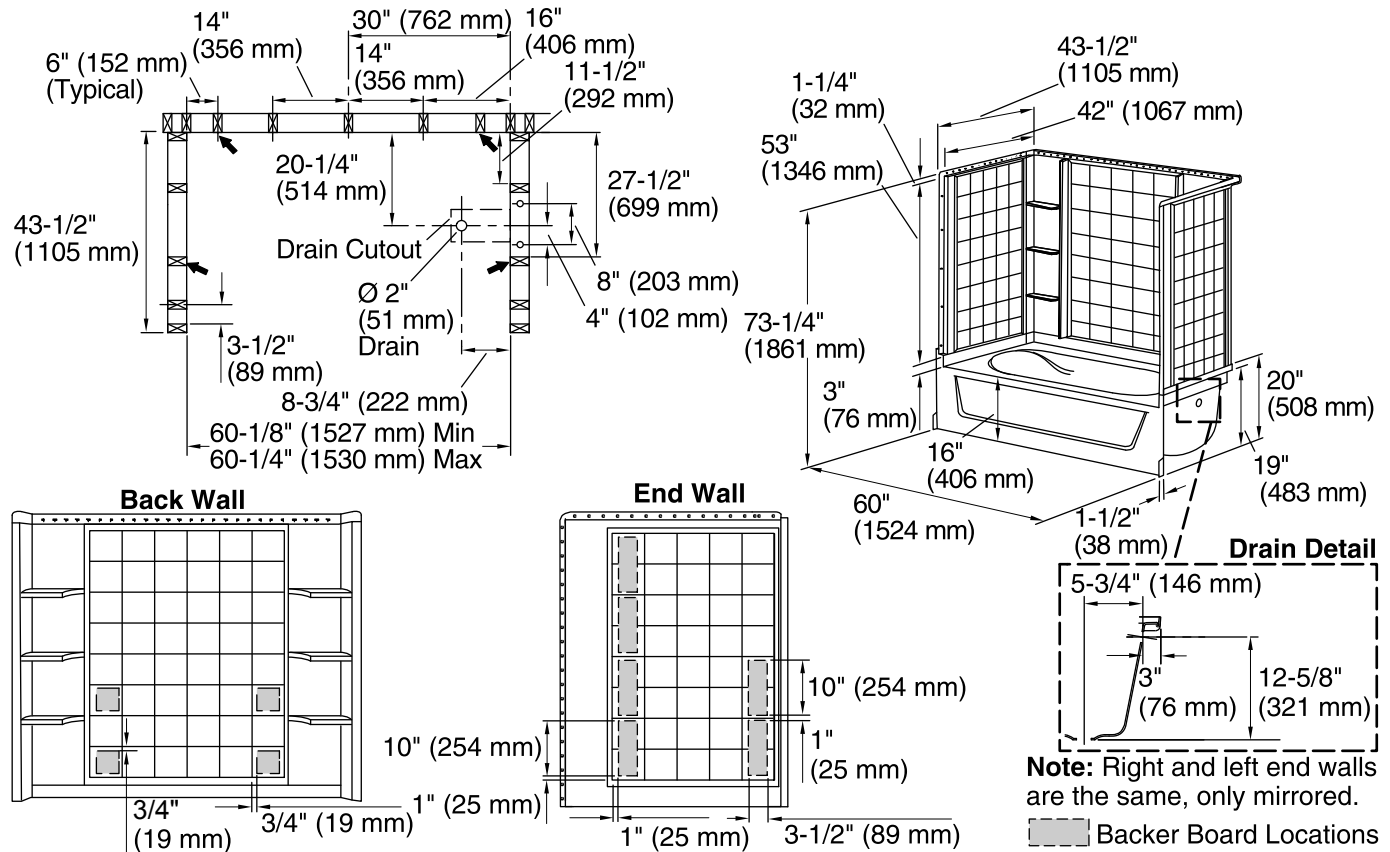

For the most current Specification Sheet, go to www.sterlingplumbing.com.

4-26-2019 00:15 - US

Technical Information

All product dimensions are nominal.

- Installation: Three-wall alcove
- Drain location: Right
- Basin area, bottom: 40" x 27" (1016 mm x 686 mm)
- Basin area, top: 52" x 35" (1321 mm x 889 mm)
- Water depth: 11" (279 mm)
- Water capacity: 45 gal (170.3 L)
- Minimum flat for door: 3-1/4" (83 mm)
- Maximum door height: 55-3/4" (1416 mm)
- Maximum door width: 58-1/2" (1486 mm)