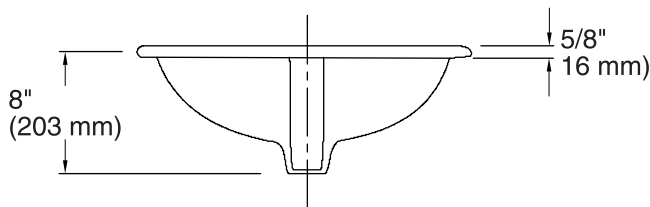

Features

- Drop-in installation
- Grade A vitreous china with a hard, glossy finish
- 8" widespread faucet holes
- Center drain and overflow

ADA

Codes/Standards

ASME A112.19.2/CSA B45.1

ADA

ICC/ANSI A117.1

STERLING® Warranty - Toilets and Lavatories

See website for detailed warranty information.

Available Colors/Finishes

Color tiles intended for reference only.

Color Code Description

	0	White
	96	KOHLER Biscuit

Technical Information

All product dimensions are nominal.

- Bowl configuration: Single
- Installation: Drop-in
- Bowl area (Only): Length: 17" (432 mm)
Width: 10-7/8" (276 mm)
Water depth: 4-7/8" (124 mm)
- Number of deck holes: 3
- Faucet hole spacing: 8" (203 mm)
- Faucet hole(s): 1-3/16" (30 mm)
- Drain hole: 1-3/4" (44 mm)
- Template: 1003767-7, required, included