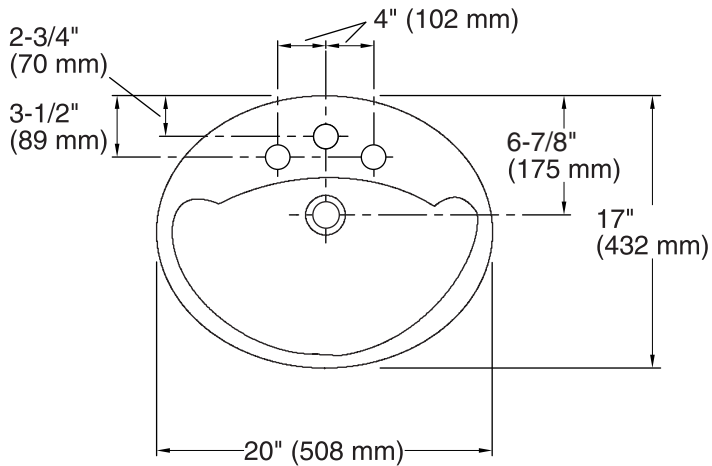

Features

- Drop-in installation
- Grade A vitreous china with a hard, glossy finish
- 8" widespread faucet holes
- Center drain and overflow

ADA

Codes/Standards

ASME A112.19.2/CSA B45.1

ADA

ICC/ANSI A117.1

STERLING® Warranty - Toilets and Lavatories

See website for detailed warranty information.

Available Colors/Finishes

Color tiles intended for reference only.

Color Code Description

	0	White
	96	KOHLER Biscuit

Technical Information

All product dimensions are nominal.

- Bowl configuration: Single
- Installation: Drop-in
- Bowl area (Only): Length: 17" (432 mm)
Width: 10-7/8" (276 mm)
Water depth: 4-7/8" (124 mm)
- Number of deck holes: 3
- Faucet hole spacing: 8" (203 mm)
- Faucet hole(s): 1-3/16" (30 mm)
- Drain hole: 1-3/4" (44 mm)
- Template: 1003767-7, required, included