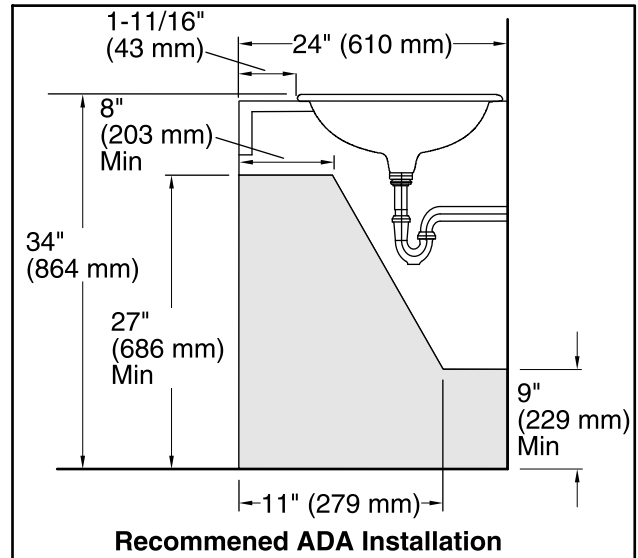

Features

- Drop-in installation
- Grade A vitreous china with a hard, glossy finish
- 8" widespread faucet holes
- Center drain and overflow

ADA

Codes/Standards

ASME A112.19.2/CSA B45.1

ADA

ICC/ANSI A117.1

STERLING® Warranty - Toilets and Lavatories

See website for detailed warranty information.

Available Colors/Finishes

Color tiles intended for reference only.

Color Code Description

	0	White
	96	KOHLER Biscuit

Technical Information

All product dimensions are nominal.

- Bowl configuration: Single
- Installation: Drop-in
- Bowl area (Only): Length: 17" (432 mm)
Width: 10-7/8" (276 mm)
Water depth: 4-7/8" (124 mm)
- Number of deck holes: 3
- Faucet hole spacing: 8" (203 mm)
- Faucet hole(s): 1-3/16" (30 mm)
- Drain hole: 1-3/4" (44 mm)
- Template: 1003767-7, required, included

Notes

- Install this product according to the installation instructions.
- Measure your actual product for roughing-in details.
- ADA compliant when installed to the specific requirements of these regulations.