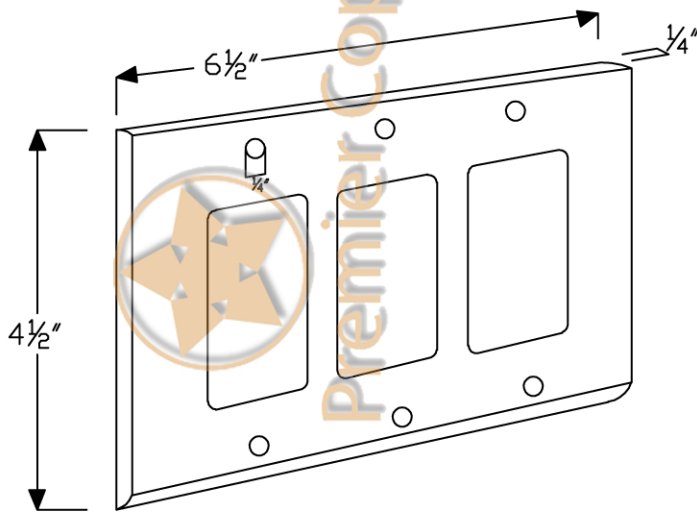

# ITEM# SR3 TRIPLE GROUND FAULT/ ROCKER GFI COVER

DIMENSIONS:  $6\frac{1}{2}" \times 4\frac{1}{2}"$   
MATERIAL GAUGE: 18

IMPORTANT: THIS PRODUCT IS HAND CRAFTED AND FINISHES MAY VARY.