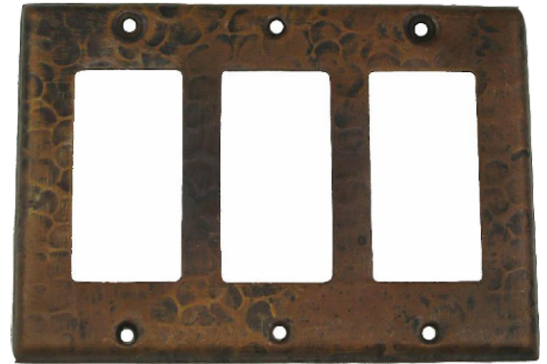

Premier Copper Products

# ITEM# SR3 TRIPLE GROUND FAULT/ ROCKER GFI COVER

DIMENSIONS:  $6\frac{1}{2}" \times 4\frac{1}{2}"$   
MATERIAL GAUGE: 18

IMPORTANT: THIS PRODUCT IS HAND CRAFTED AND FINISHES MAY VARY.