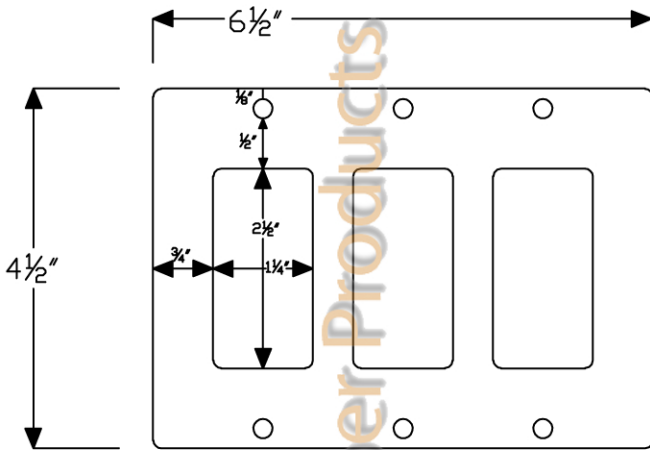

# ITEM# SR3 TRIPLE GROUND FAULT/ ROCKER GFI COVER

DIMENSIONS:  $6\frac{1}{2}" \times 4\frac{1}{2}"$   
MATERIAL GAUGE: 18

IMPORTANT: THIS PRODUCT IS HAND CRAFTED AND FINISHES MAY VARY.