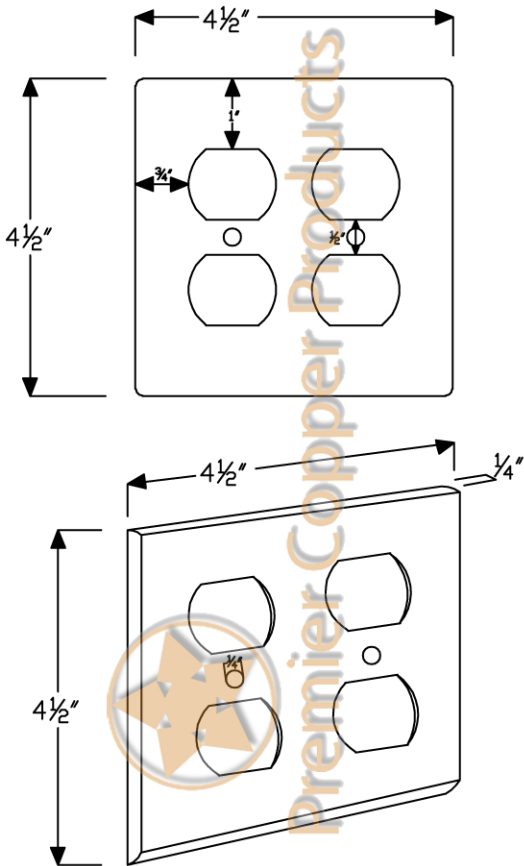

Premier Copper Products

ITEM# S04 DOUBLE DUPLEX

DIMENSIONS: $4\frac{1}{2}" \times 4\frac{1}{2}"$
MATERIAL GAUGE: 18

IMPORTANT: THIS PRODUCT IS HAND CRAFTED AND FINISHES MAY VARY.