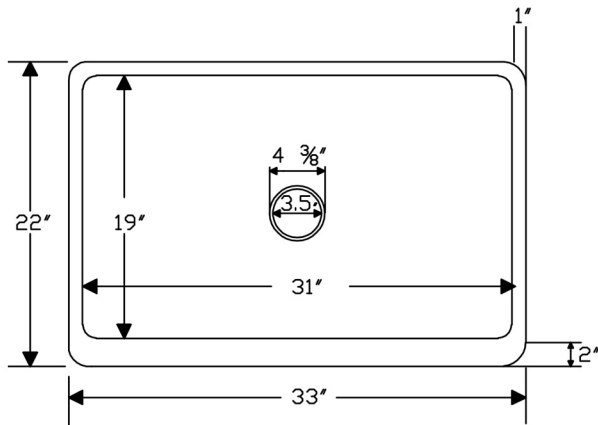

PACKAGE INCLUDES THE FOLLOWING ITEMS:

- * 33" Hammered Copper Antique Kitchen Apron Single Basin Sink / ORB Finish (Model# KASB33229)
- * 3.5" Garbage Disposal Drain w/ Basket / ORB Finish (Model# D-130ORB)
- * Oil Rubbed Bronze Installation Silicone (Model# C900-ORB)
- * Copper Sink Wax (Model# W900-WAX)

* ORB: Oil Rubbed Bronze

SINK DETAILS (Model# KASB33229)

- * 33" Hammered Copper Antique Kitchen Apron Single Basin Sink
- * Color: Antique Copper
- * Outer Dimension: 33" x 22" x 9"
- * Inner Dimension: 31" x 19" x 9"
- * Drain Size: 3.5" Standard
- * Material Gauge: 14

* ORB: Oil Rubbed Bronze

DRAIN #1 DETAILS (Model# D-130ORB)

- * 3.5" Deluxe Garbage Disposal Drain w/ Basket
- * Color: Oil Rubbed Bronze
- * Inner Dimension: 3.5"
- * Outer Dimension: 4.5" x 2"
- * Installation Type: Insinkerator Brand Compatible
- * Material: Brass

SILICONE DETAILS (Model# C900-ORB)

- * Neutral Cure Installation Silicone
- * Size: 4.5 OZ
- * Matches a Variety of Different Styled Sinks and Drains

COPPER SINK WAX DETAILS (Model# W900-WAX)

- * Copper Sink Wax & Cleaner
- * Made from Natural Bee's Wax
- * No Wax Build Up Ever!
- * Hard Water Protection
- * Works great on a variety of different surfaces: