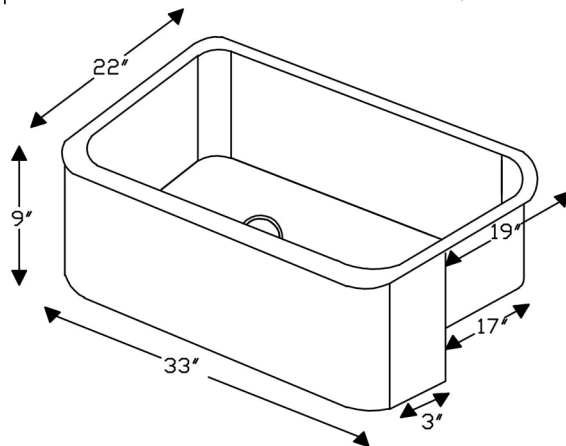

PACKAGE INCLUDES THE FOLLOWING ITEMS:

- * 33" Hammered Copper Antique Kitchen Apron Single Basin Sink / ORB Finish (Model# KASB33229)
- * 3.5" Garbage Disposal Drain w/ Basket / ORB Finish (Model# D-130ORB)
- * Oil Rubbed Bronze Installation Silicone (Model# C900-ORB)
- * Copper Sink Wax (Model# W900-WAX)

* ORB: Oil Rubbed Bronze

SINK DETAILS (Model# KASB33229)

- * 33" Hammered Copper Antique Kitchen Apron Single Basin Sink
- * Color: Antique Copper
- * Outer Dimension: 33" x 22" x 9"
- * Inner Dimension: 31" x 19" x 9"
- * Drain Size: 3.5" Standard
- * Material Gauge: 14

* ORB: Oil Rubbed Bronze

DRAIN #1 DETAILS (Model# D-130ORB)

- * 3.5" Deluxe Garbage Disposal Drain w/ Basket
- * Color: Oil Rubbed Bronze
- * Inner Dimension: 3.5"
- * Outer Dimension: 4.5" x 2"
- * Installation Type: Insinkerator Brand Compatible
- * Material: Brass