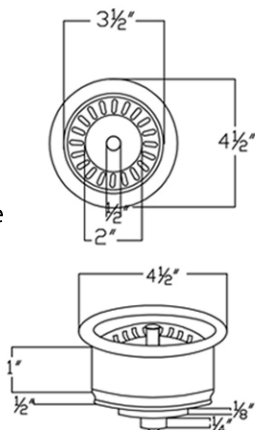

* ORB: Oil Rubbed Bronze

SINK DETAILS (Model# KASB33229)

- * 33" Hammered Copper Antique Kitchen Apron Single Basin Sink
- * Color: Antique Copper
- * Outer Dimension: 33" x 22" x 9"
- * Inner Dimension: 31" x 19" x 9"
- * Drain Size: 3.5" Standard
- * Material Gauge: 14

* ORB: Oil Rubbed Bronze

DRAIN #1 DETAILS (Model# D-130ORB)

- * 3.5" Deluxe Garbage Disposal Drain w/ Basket
- * Color: Oil Rubbed Bronze
- * Inner Dimension: 3.5"
- * Outer Dimension: 4.5" x 2"
- * Installation Type: Insinkerator Brand Compatible
- * Material: Brass

SILICONE DETAILS (Model# C900-ORB)

- * Neutral Cure Installation Silicone
- * Size: 4.5 OZ
- * Matches a Variety of Different Styled Sinks and Drains

COPPER SINK WAX DETAILS (Model# W900-WAX)

- * Copper Sink Wax & Cleaner
- * Made from Natural Bee's Wax
- * No Wax Build Up Ever!
- * Hard Water Protection
- * Works great on a variety of different surfaces: