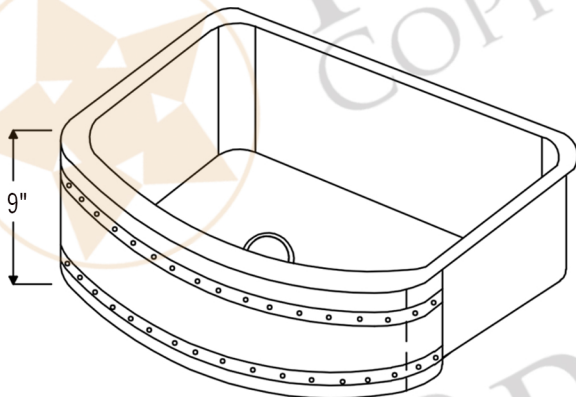

PREMIER
COPPER PRODUCTS

MODEL NUMBER: KASRDB30249BS

- * Description: 30" Hammered Copper Kitchen Rounded Apron Single Basin Sink with Barrel Strap Design
- * Outer Dimension: 30" x 24" x 9"
- * Inner Dimension: 28" x 21" x 9"
- * Rim: 1" Left, Right & Back / 2" Apron Front
- * Drain Opening: 3.5"
- * Finish: Oil Rubbed Bronze | Living Copper

THIS PRODUCT IS HAND CRAFTED, SMALL VARIANCES IN COLOR AND SIZE MAY OCCUR.
DO NOT MAKE ANY INSTALLATION CUTS UNTIL YOU RECEIVE YOUR ITEM(S).