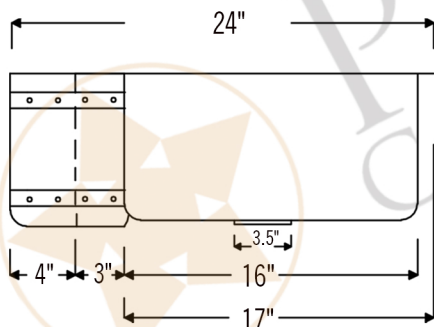

PREMIER
COPPER PRODUCTS

MODEL NUMBER: KASRDB30249BS

- * Description: 30" Hammered Copper Kitchen Rounded Apron Single Basin Sink with Barrel Strap Design
- * Outer Dimension: 30" x 24" x 9"
- * Inner Dimension: 28" x 21" x 9"
- * Rim: 1" Left, Right & Back / 2" Apron Front
- * Drain Opening: 3.5"
- * Finish: Oil Rubbed Bronze | Living Copper