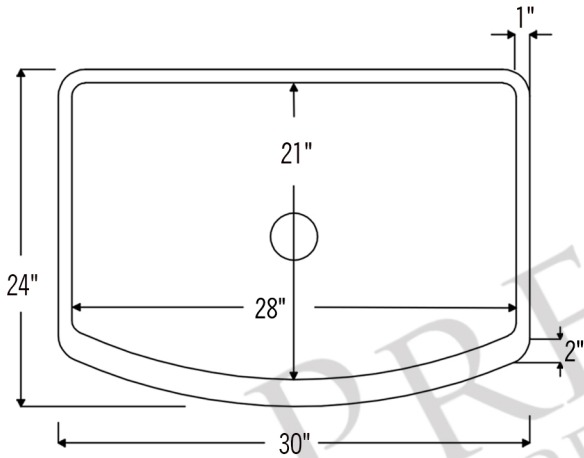

PREMIER
COPPER PRODUCTS

MODEL NUMBER: KASRDB30249BS

- * Description: 30" Hammered Copper Kitchen Rounded Apron Single Basin Sink with Barrel Strap Design
- * Outer Dimension: 30" x 24" x 9"
- * Inner Dimension: 28" x 21" x 9"
- * Rim: 1" Left, Right & Back / 2" Apron Front
- * Drain Opening: 3.5"
- * Finish: Oil Rubbed Bronze | Living Copper

THIS PRODUCT IS HAND CRAFTED, SMALL VARIANCES IN COLOR AND SIZE MAY OCCUR.
DO NOT MAKE ANY INSTALLATION CUTS UNTIL YOU RECEIVE YOUR ITEM(S).