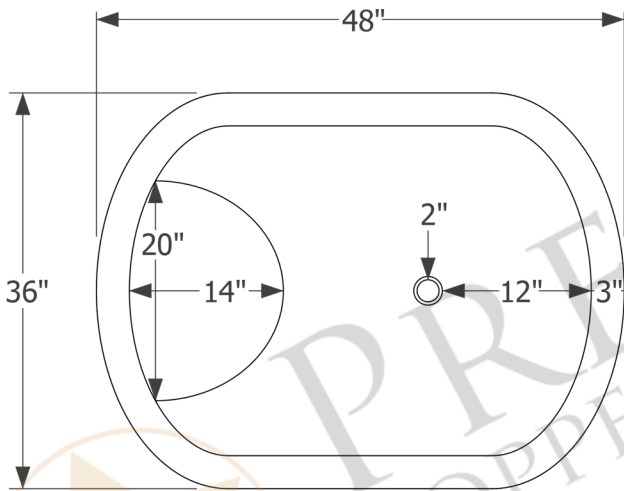

## MODEL NUMBER: BT048DB

- \* Description: 48" Hammered Copper Oval Japanese Style Soaking Bathtub
- \* Outer Dimension: 48" x 36"
- \* Inner Dimension: 42" x 30" with 20" x 14" x 12" Built in Seat
- \* Tub Floor Height: 3-4" from ground
- \* Drain Opening: 2"
- \* Drain Position: 12" from wall
- \* Finish: Oil Rubbed Bronze