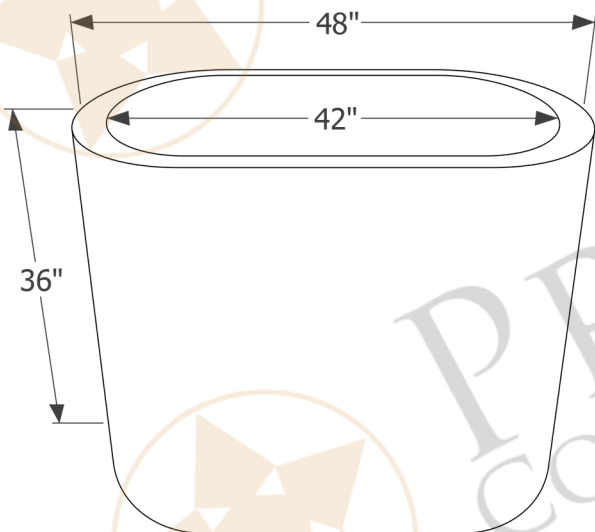

## MODEL NUMBER: BT048DB

- \* Description: 48" Hammered Copper Oval Japanese Style Soaking Bathtub
- \* Outer Dimension: 48" x 36"
- \* Inner Dimension: 42" x 30" with 20" x 14" x 12" Built in Seat
- \* Tub Floor Height: 3-4" from ground
- \* Drain Opening: 2"
- \* Drain Position: 12" from wall
- \* Finish: Oil Rubbed Bronze