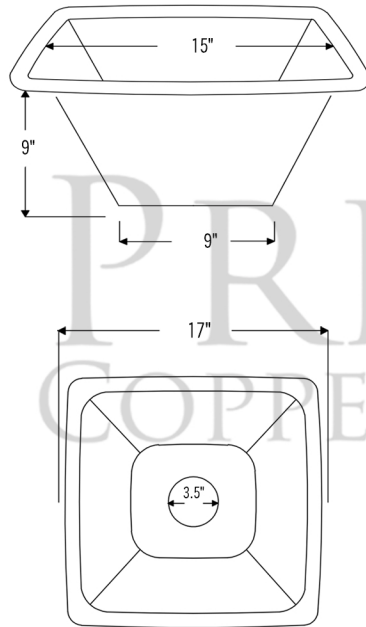

PACKAGE INCLUDES THE FOLLOWING ITEMS:

- * 17" Large Square Hammered Copper Prep Sink / ORB Finish (Model # BS17DB)
- * Single Handle Bar or Vessel Filler Faucet / ORB Finish (Model # B-BV01ORB)
- * 3.5" Deluxe Garbage Disposal Drain w/ Basket/ ORB Finish (Model# D-130ORB)
- * Copper Sink Wax (Model# W900-WAX)
- * Neutral Cure Copper Sink Installation Silicone (Model# C900-ORB)

* ORB: Oil Rubbed Bronze

SINK DETAILS (Model# BS17DB)

- * Description: 17" Large Square Hammered Copper Prep Sink
- * Color: Oil Rubbed Bronze
- * Outer Dimension: 17" x 17" x 9"
- * Inner Dimension: 15" x 15" x 9"
- * Drain Size: 3.5" Drain Opening

FAUCET DETAILS (Model# B-BV01ORB)

- * Description: Single Handle Bar / Vessel Faucet
- * Finish: Oil Rubbed Bronze
- * Installation: Single Hole
- * Overall Height: 11"
- * Spout Reach: 6"
- * Certifications: ASME A112.18.1/CSA B125.1, NSF/ANSI 61, California Lead Plumbing Law, ADA and Prop 65 Compliant

DRAIN DETAILS (Model# D-130ORB)

- * Description: 3.5" Garbage Disposal Drain
- * Upper Flange Dimension: 4.5"
- * Material: Solid Brass
- * Prop 65 Compliant

WAX DETAILS (Model# W900-WAX)

- * Copper Sink Wax Protectant
- * Made from Natural Bee's Wax
- * No wax Build Up ever!
- * Hard Water Protection
- * Works Great on a Variety of Different Surfaces: