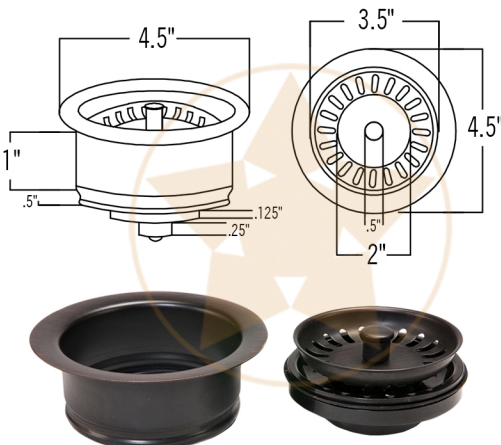

DRAIN DETAILS (Model# D-130ORB)

- Description: 3.5" Garbage Disposal Drain
- Upper Flange Dimension: 4.5"
- Material: Solid Brass
- Prop 65 Compliant