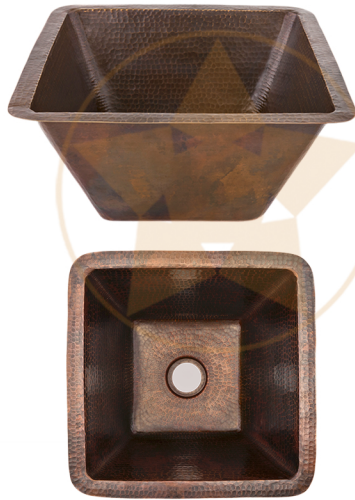

PACKAGE INCLUDES THE FOLLOWING ITEMS:

- * 17" Large Square Hammered Copper Prep Sink / ORB Finish (Model # BS17DB)
- * Single Handle Bar or Vessel Filler Faucet / ORB Finish (Model # B-BV01ORB)
- * 3.5" Deluxe Garbage Disposal Drain w/ Basket/ ORB Finish (Model# D-130ORB)
- * Copper Sink Wax (Model# W900-WAX)
- * Neutral Cure Copper Sink Installation Silicone (Model# C900-ORB)

* ORB: Oil Rubbed Bronze

SINK DETAILS (Model# BS17DB)

- * Description: 17" Large Square Hammered Copper Prep Sink
- * Color: Oil Rubbed Bronze
- * Outer Dimension: 17" x 17" x 9"
- * Inner Dimension: 15" x 15" x 9"
- * Drain Size: 3.5" Drain Opening

FAUCET DETAILS (Model# B-BV01ORB)

- * Description: Single Handle Bar / Vessel Faucet
- * Finish: Oil Rubbed Bronze
- * Installation: Single Hole
- * Overall Height: 11"
- * Spout Reach: 6"
- * Certifications: ASME A112.18.1/CSA B125.1, NSF/ANSI 61, California Lead Plumbing Law, ADA and Prop 65 Compliant

SILICONE DETAILS (Model# C900-ORB)

- * Description: Neutral Cure Copper Sink Installation Silicone
- * Color: Oil Rubbed Bronze
- * Size: 4.7oz