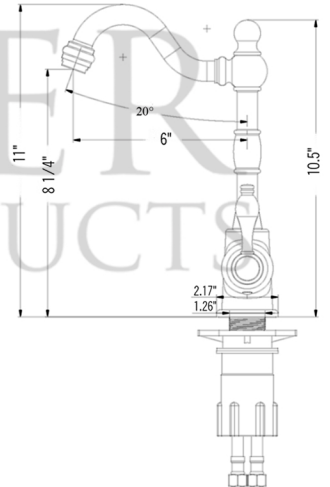

* ORB: Oil Rubbed Bronze

SINK DETAILS (Model# BS17DB)

- * Description: 17" Large Square Hammered Copper Prep Sink
- * Color: Oil Rubbed Bronze
- * Outer Dimension: 17" x 17" x 9"
- * Inner Dimension: 15" x 15" x 9"
- * Drain Size: 3.5" Drain Opening

FAUCET DETAILS (Model# B-BV01ORB)

- * Description: Single Handle Bar / Vessel Faucet
- * Finish: Oil Rubbed Bronze
- * Installation: Single Hole
- * Overall Height: 11"
- * Spout Reach: 6"
- * Certifications: ASME A112.18.1/CSA B125.1, NSF/ANSI 61, California Lead Plumbing Law, ADA and Prop 65 Compliant

DRAIN DETAILS (Model# D-130ORB)

- * Description: 3.5" Garbage Disposal Drain
- * Upper Flange Dimension: 4.5"
- * Material: Solid Brass
- * Prop 65 Compliant

WAX DETAILS (Model# W900-WAX)

- * Copper Sink Wax Protectant
- * Made from Natural Bee's Wax
- * No wax Build Up ever!
- * Hard Water Protection
- * Works Great on a Variety of Different Surfaces:

SILICONE DETAILS (Model# C900-ORB)

- * Description: Neutral Cure Copper Sink Installation Silicone
- * Color: Oil Rubbed Bronze
- * Size: 4.7oz