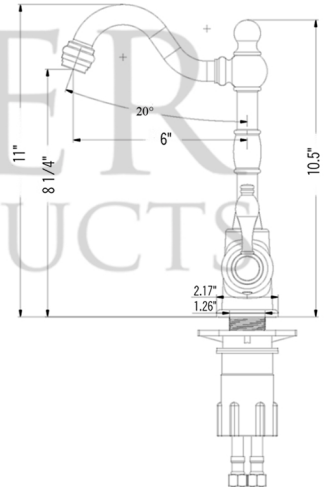

* ORB: Oil Rubbed Bronze

SINK DETAILS (Model# BS15DB2)

- * Description: 15" Square Copper Bar Sink
- * Color: Oil Rubbed Bronze
- * Outer Dimension: 15" x 15" x 7"
- * Inner Dimension: 13" x 13" x 7"
- * Drain Size: 2" Drain Opening

FAUCET DETAILS (Model# B-BV01ORB)

- * Description: Single Handle Bar / Vessel Faucet
- * Finish: Oil Rubbed Bronze
- * Installation: Single Hole
- * Overall Height: 11"
- * Spout Reach: 6"
- * Certifications: ASME A112.18.1/CSA B125.1, NSF/ANSI 61, California Lead Plumbing Law, ADA Compliant

DRAIN DETAILS (Model# D-133ORB)

- * Description: 2" Bar Basket Sink Drain
- * Upper Flange Dimension: 2.75"
- * Material: Solid Brass

WAX DETAILS (Model# W900-WAX)

- * Copper Sink Wax & Cleaner
- * Made from Natural Bee's Wax
- * No wax Build Up ever!
- * Hard Water Protection
- * Works Great on a Variety of Different Surfaces:

SILICONE DETAILS (Model# C900-ORB)

- * Description: Neutral Cure Copper Sink Installation Silicone
- * Color: Oil Rubbed Bronze
- * Size: 4.7oz