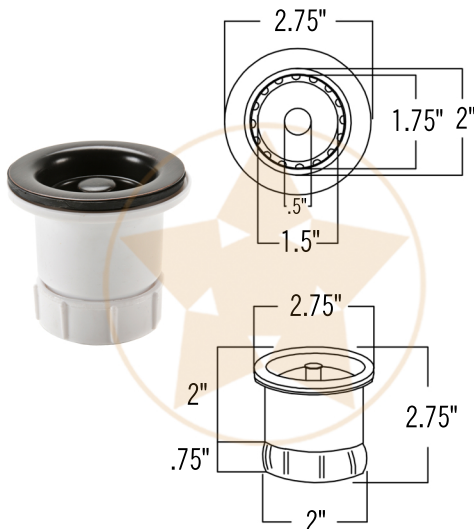

PACKAGE INCLUDES THE FOLLOWING ITEMS:

- * 15" Square Copper Bar Sink / ORB Finish (Model # BS15DB2)
- * Single Handle Bar or Vessel Filler Faucet / ORB Finish (Model # B-BV01ORB)
- * 2" Bar Basket Strainer Drain / ORB Finish (Model# D-133ORB)
- * Copper Sink Wax (Model# W900-WAX)
- * Neutral Cure Copper Sink Installation Silicone (Model# C900-ORB)

* ORB: Oil Rubbed Bronze

SINK DETAILS (Model# BS15DB2)

- * Description: 15" Square Copper Bar Sink
- * Color: Oil Rubbed Bronze
- * Outer Dimension: 15" x 15" x 7"
- * Inner Dimension: 13" x 13" x 7"
- * Drain Size: 2" Drain Opening

FAUCET DETAILS (Model# B-BV01ORB)

- * Description: Single Handle Bar / Vessel Faucet
- * Finish: Oil Rubbed Bronze
- * Installation: Single Hole
- * Overall Height: 11"
- * Spout Reach: 6"
- * Certifications: ASME A112.18.1/CSA B125.1, NSF/ANSI 61, California Lead Plumbing Law, ADA Compliant

DRAIN DETAILS (Model# D-133ORB)

- * Description: 2" Bar Basket Sink Drain
- * Upper Flange Dimension: 2.75"
- * Material: Solid Brass

WAX DETAILS (Model# W900-WAX)

- * Copper Sink Wax & Cleaner
- * Made from Natural Bee's Wax
- * No wax Build Up ever!
- * Hard Water Protection
- * Works Great on a Variety of Different Surfaces: