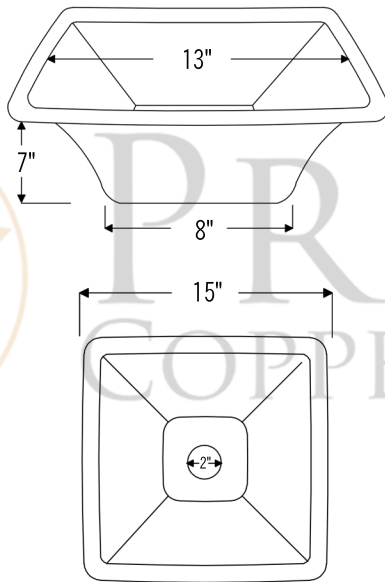

PACKAGE INCLUDES THE FOLLOWING ITEMS:

- * 15" Square Copper Bar Sink / ORB Finish (Model # BS15DB2)
- * Single Handle Bar or Vessel Filler Faucet / ORB Finish (Model # B-BV01ORB)
- * 2" Bar Basket Strainer Drain / ORB Finish (Model# D-133ORB)
- * Copper Sink Wax (Model# W900-WAX)
- * Neutral Cure Copper Sink Installation Silicone (Model# C900-ORB)

* ORB: Oil Rubbed Bronze

SINK DETAILS (Model# BS15DB2)

- * Description: 15" Square Copper Bar Sink
- * Color: Oil Rubbed Bronze
- * Outer Dimension: 15" x 15" x 7"
- * Inner Dimension: 13" x 13" x 7"
- * Drain Size: 2" Drain Opening

FAUCET DETAILS (Model# B-BV01ORB)

- * Description: Single Handle Bar / Vessel Faucet
- * Finish: Oil Rubbed Bronze
- * Installation: Single Hole
- * Overall Height: 11"
- * Spout Reach: 6"
- * Certifications: ASME A112.18.1/CSA B125.1, NSF/ANSI 61, California Lead Plumbing Law, ADA Compliant

DRAIN DETAILS (Model# D-133ORB)

- * Description: 2" Bar Basket Sink Drain
- * Upper Flange Dimension: 2.75"
- * Material: Solid Brass

WAX DETAILS (Model# W900-WAX)

- * Copper Sink Wax & Cleaner
- * Made from Natural Bee's Wax
- * No wax Build Up ever!
- * Hard Water Protection
- * Works Great on a Variety of Different Surfaces: