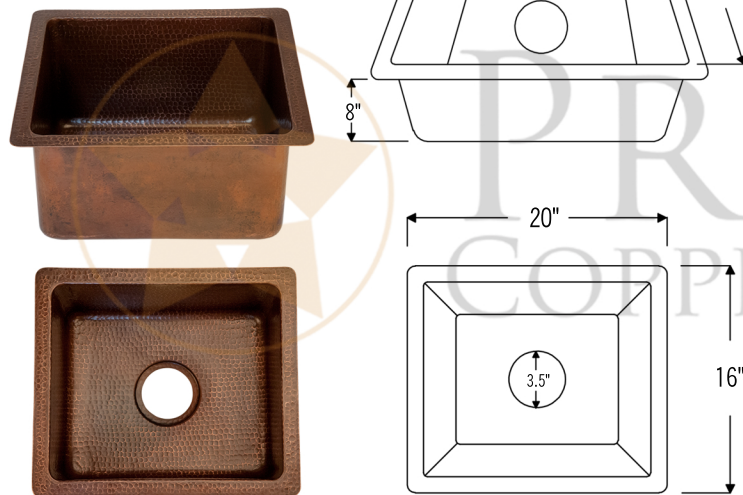

PACKAGE INCLUDES THE FOLLOWING ITEMS:

- * 20" Hammered Copper Kitchen/Bar/Prep Single Basin Sink / ORB Finish (Model # BREC20DB)
- * Single Handle Bar or Vessel Filler Faucet / ORB Finish (Model # B-BV01ORB)
- * 3.5" Basket Strainer Drain / ORB Finish (Model# D-132ORB)
- * Copper Sink Wax (Model# W900-WAX)
- * Neutral Cure Copper Sink Installation Silicone (Model# C900-ORB)

* ORB: Oil Rubbed Bronze

SINK DETAILS (Model# BREC20DB)

- * Description: 20" Hammered Copper Kitchen/Bar/Prep Sink
- * Color: Oil Rubbed Bronze
- * Outer Dimension: 20" x 16" x 8"
- * Inner Dimension: 18" x 14" x 8"
- * Drain Size: 3.5" Drain Opening

FAUCET DETAILS (Model# B-BV01ORB)

- * Description: Single Handle Bar / Vessel Faucet
- * Finish: Oil Rubbed Bronze
- * Installation: Single Hole
- * Overall Height: 11"
- * Spout Reach: 6"
- * Certifications: ASME A112.18.1/CSA B125.1, NSF/ANSI 61, California Lead Plumbing Law, ADA Compliant

SILICONE DETAILS (Model# C900-ORB)

- * Description: Neutral Cure Copper Sink Installation Silicone
- * Color: Oil Rubbed Bronze
- * Size: 4.7oz