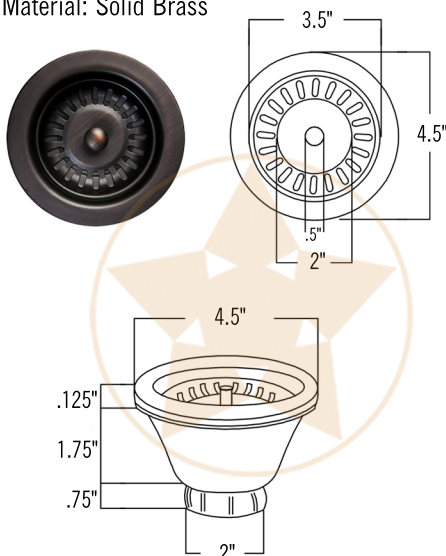

DRAIN DETAILS (Model# D-132ORB)

- Description: 3.5" Basket Strainer Drain
- Upper Flange Dimension: 4.5"
- Material: Solid Brass