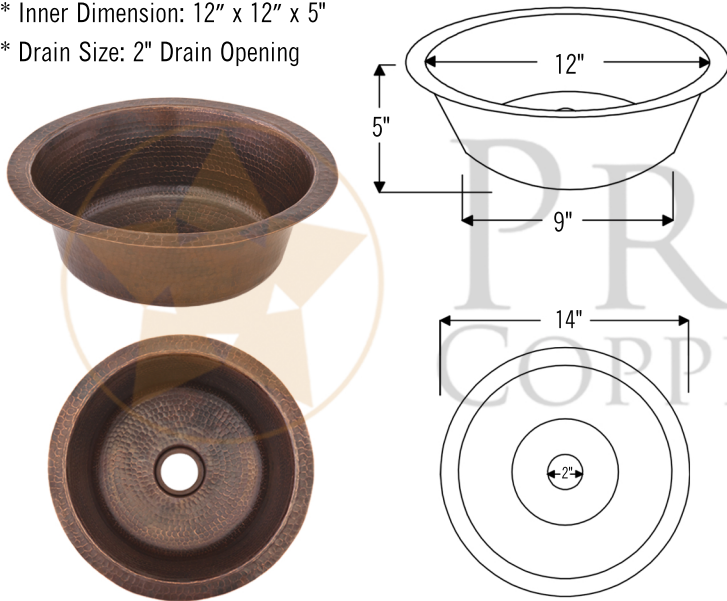

### PACKAGE INCLUDES THE FOLLOWING ITEMS:

- \* 14" Round Copper Bar Sink / ORB Finish (Model # BR14DB2)
- \* Single Handle Bar or Vessel Filler Faucet / ORB Finish (Model # B-BV01ORB)
- \* 2" Bar Basket Strainer Drain / ORB Finish (Model# D-133ORB)
- \* Copper Sink Wax (Model# W900-WAX)
- \* Neutral Cure Copper Sink Installation Silicone (Model# C900-ORB)

### SINK DETAILS (Model# BR14DB2)

- \* Description: 14" Round Copper Bar Sink
- \* Color: Oil Rubbed Bronze
- \* Outer Dimension: 14" x 14" x 5"
- \* Inner Dimension: 12" x 12" x 5"
- \* Drain Size: 2" Drain Opening

### FAUCET DETAILS (Model# B-BV01ORB)

- \* Description: Single Handle Bar / Vessel Faucet
- \* Finish: Oil Rubbed Bronze
- \* Installation: Single Hole
- \* Overall Height: 11"
- \* Spout Reach: 6"
- \* Certifications: ASME A112.18.1/CSA B125.1, NSF/ANSI 61, California Lead Plumbing Law, ADA Compliant

### SILICONE DETAILS (Model# C900-ORB)

- \* Description: Neutral Cure Copper Sink Installation Silicone
- \* Color: Oil Rubbed Bronze
- \* Size: 4.7oz