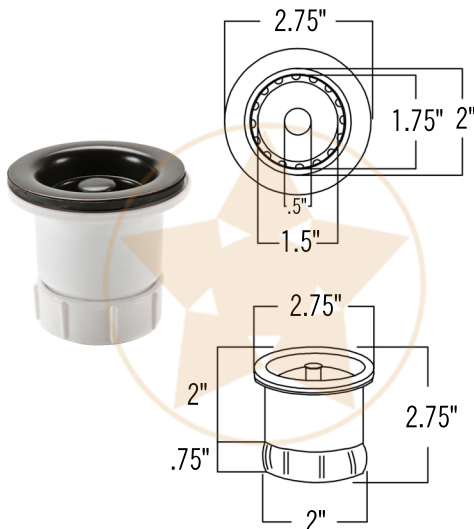

### PACKAGE INCLUDES THE FOLLOWING ITEMS:

- \* 14" Round Copper Bar Sink / ORB Finish (Model # BR14DB2)
- \* Single Handle Bar or Vessel Filler Faucet / ORB Finish (Model # B-BV01ORB)
- \* 2" Bar Basket Strainer Drain / ORB Finish (Model# D-133ORB)
- \* Copper Sink Wax (Model# W900-WAX)
- \* Neutral Cure Copper Sink Installation Silicone (Model# C900-ORB)

### SINK DETAILS (Model# BR14DB2)

- \* Description: 14" Round Copper Bar Sink
- \* Color: Oil Rubbed Bronze
- \* Outer Dimension: 14" x 14" x 5"
- \* Inner Dimension: 12" x 12" x 5"
- \* Drain Size: 2" Drain Opening

### FAUCET DETAILS (Model# B-BV01ORB)

- \* Description: Single Handle Bar / Vessel Faucet
- \* Finish: Oil Rubbed Bronze
- \* Installation: Single Hole
- \* Overall Height: 11"
- \* Spout Reach: 6"
- \* Certifications: ASME A112.18.1/CSA B125.1, NSF/ANSI 61, California Lead Plumbing Law, ADA Compliant

### DRAIN DETAILS (Model# D-133ORB)

- \* Description: 2" Bar Basket Sink Drain
- \* Upper Flange Dimension: 2.75"
- \* Material: Solid Brass