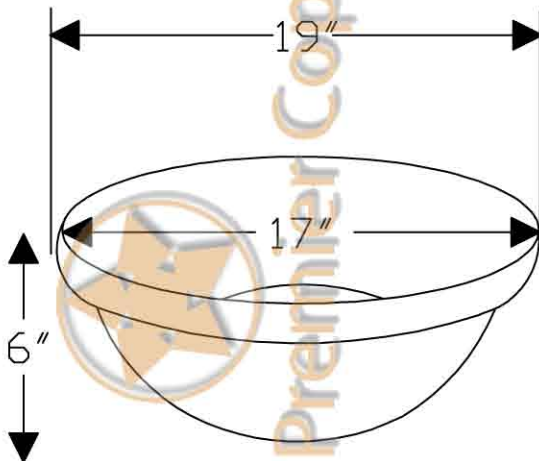

# ITEM # LO19RDB OVAL ROLLED RIM

OUTER DIMENSIONS: 19"X14"X6"

INNER DIMENSIONS: 17"X12"X6"

DRAIN SIZE: 1.5" W/O OVERFLOW

MATERIAL GAUGE: 17

CODE/STANDARD COMPLIANCE

\* IAPMO/cUPC LISTED

**IMPORTANT:** THIS PRODUCT IS HAND CRAFTED AND SMALL VARIANCES MAY OCCUR. DIMENSIONS MAY VARY UP TO 1/4". DO NOT MAKE ANY INSTALLATION CUTS UNTIL YOU RECEIVE YOUR SINK.