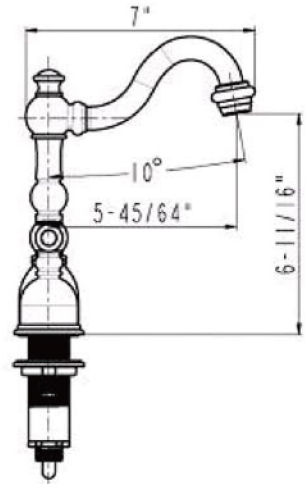

TRU™ Faucets

BY PREMIER COPPER PRODUCTS

B-WS010RB

PRODUCT SPECIFICATIONS