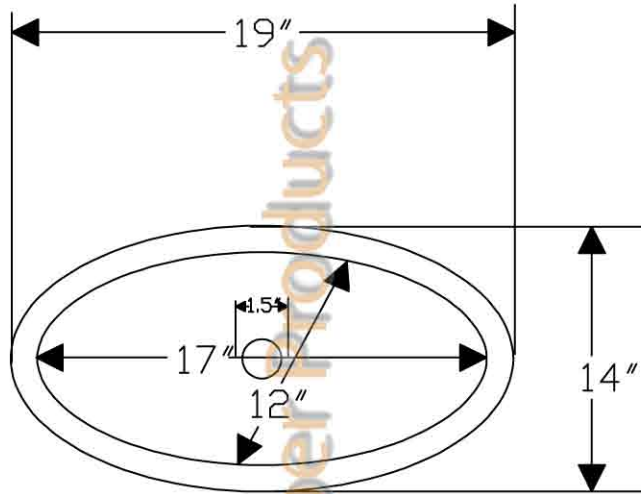

# ITEM # LO19RDB OVAL ROLLED RIM

OUTER DIMENSIONS: 19"X14"X6"

INNER DIMENSIONS: 17"X12"X6"

DRAIN SIZE: 1.5" W/O OVERFLOW

MATERIAL GAUGE: 17

CODE/STANDARD COMPLIANCE

\* IAPMO/cUPC LISTED

**IMPORTANT:** THIS PRODUCT IS HAND CRAFTED AND SMALL VARIANCES MAY OCCUR. DIMENSIONS MAY VARY UP TO 1/4". DO NOT MAKE ANY INSTALLATION CUTS UNTIL YOU RECEIVE YOUR SINK.