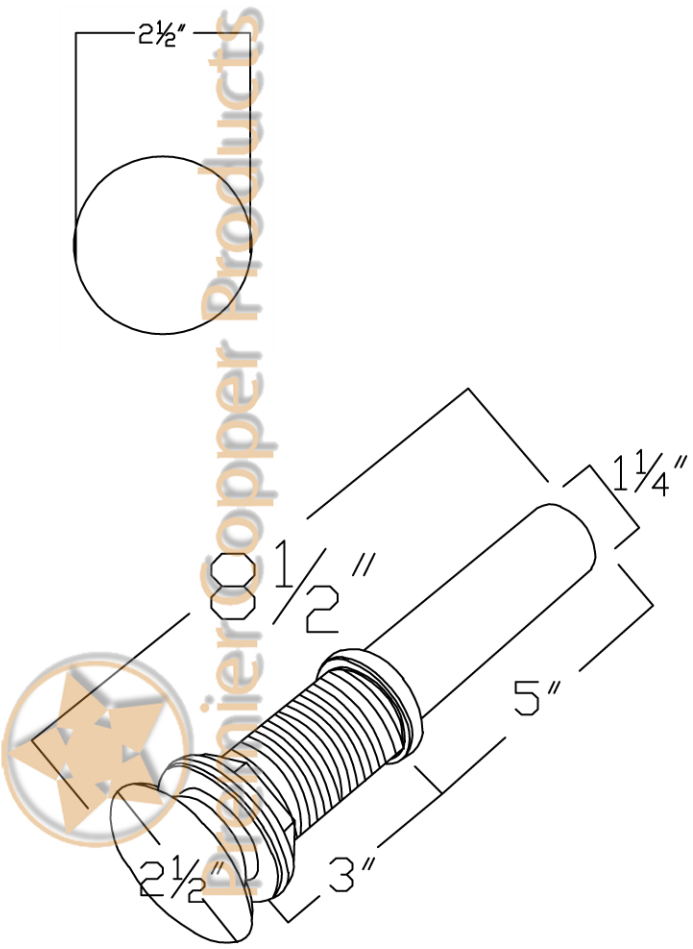

ITEM # D-208ORB

1.5" NON-OVERFLOW POP-UP DRAIN

COLOR: OIL RUBBED BRONZE
SIZE: 1.5"