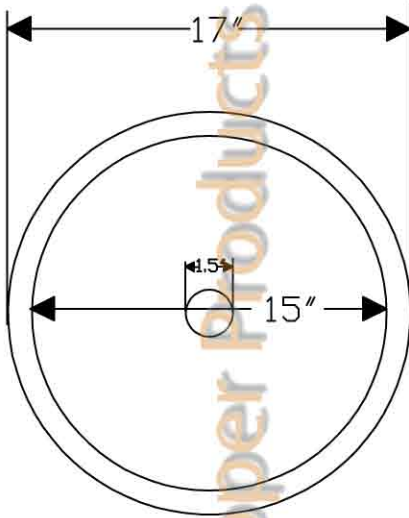

Premier Copper Products

CODE/STANDARD COMPLIANCE

* IAPMO/cUPC LISTED

ITEM # VR17SKDB ROUND SKIRTED VESSEL

OUTER DIMENSIONS: 17"X3"

INNER DIMENSIONS: 15"X6"

3" SKIRT

DRAIN SIZE: 1.5" W/O OVERFLOW

MATERIAL GAUGE: 16

IMPORTANT: THIS PRODUCT IS HAND CRAFTED AND SMALL VARIANCES MAY OCCUR. DIMENSIONS MAY VARY UP TO 1/4". DO NOT MAKE ANY INSTALLATION CUTS UNTIL YOU RECEIVE YOUR SINK.

BY PREMIER COPPER PRODUCTS