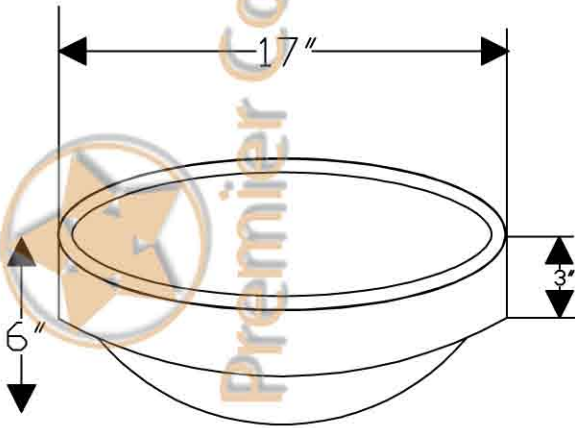

Premier Copper Products

CODE/STANDARD COMPLIANCE

* IAPMO/cUPC LISTED

ITEM # VR17SKDB ROUND SKIRTED VESSEL

OUTER DIMENSIONS: 17"X3"

INNER DIMENSIONS: 15"X6"

3" SKIRT

DRAIN SIZE: 1.5" W/O OVERFLOW

MATERIAL GAUGE: 16

IMPORTANT: THIS PRODUCT IS HAND CRAFTED AND SMALL VARIANCES MAY OCCUR. DIMENSIONS MAY VARY UP TO 1/4". DO NOT MAKE ANY INSTALLATION CUTS UNTIL YOU RECEIVE YOUR SINK.

BY PREMIER COPPER PRODUCTS