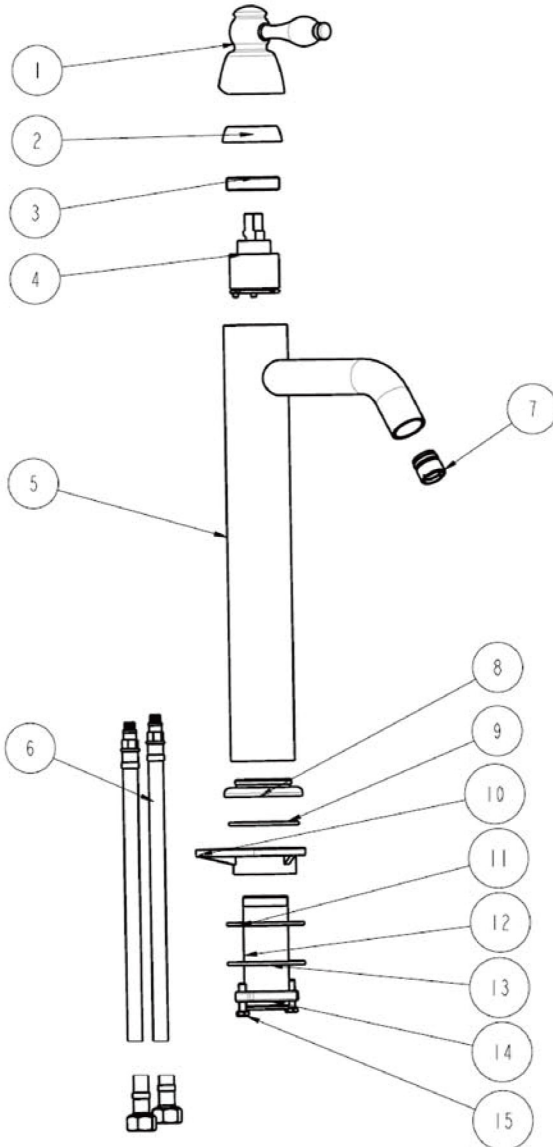

Premier Copper Products

CODE/STANDARD COMPLIANCE

* IAPMO/cUPC LISTED

ITEM # VR17SKDB ROUND SKIRTED VESSEL

OUTER DIMENSIONS: 17"X3"

INNER DIMENSIONS: 15"X6"

3" SKIRT

DRAIN SIZE: 1.5" W/O OVERFLOW

B-VF01ORB

Traditional Vessel Filler Faucet

FEATURES:

- All Brass Material
- Ceramic Cartridges
- Max Flow Rate: 2.2GPM(8.3LPM) @ 60PSI
- 100% Factory Tested
- Brass Pop-up Available

APPLICABLE STANDARDS/CODES:

BY PREMIER COPPER PRODUCTS

PRODUCT SPECIFICATIONS

B-VF01ORB

TRU[™] Faucets

BY PREMIER COPPER PRODUCTS

B-VF01ORB

EXPLODED PARTS VIEW

BY PREMIER COPPER PRODUCTS

B-VF01ORB

PARTS LISTING

15	2090165	HEXAGONAL MOUNTING SCREW
14	2120081	MOUNTING NUT
13	2180126	WASHER
12	2030022	CONNECTER
11	2050167	WASHER
10	2160081	BASE
9	2050093	O-RING
8	2160310	SEAL-RING
7	2700072	SPOUT
6	2860148	STAINLESS STEEL FLEXBLE HOSE
5	2130629	BODY ASSEMBLY
4	2710044	35 CARTRIDGE
3	2110810	RETAINER NUT
2	2110176	CANOPY
1	2750125	HANDLE
NO.	Part NO.	Part Name