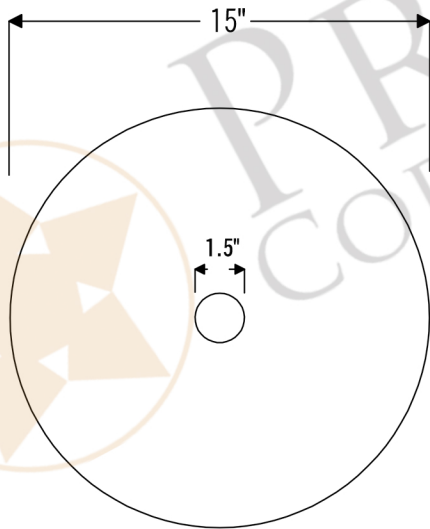

PACKAGE INCLUDES THE FOLLOWING ITEMS:

- * Medium Round Wired Rim Vessel Sink / ORB Finish (Model# VR15WDB)
- * Single Handle Bathroom Vessel Faucet / ORB Finish (Model# B-VF01ORB)
- * 1.5" Non-Overflow Pop-up Bathroom Sink Drain / ORB Finish (Model# D-208ORB)
- * Neutral Cure Copper Sink Installation Silicone (Model# C900-ORB)
- * Copper Sink Wax (Model# W900-WAX)

* ORB: Oil Rubbed Bronze

SINK DETAILS (Model# VR15WDB)

- * Medium Round Wired Rim Vessel Sink
- * Outer Dimension: 15" x 5"
- * Inner Dimension: 15" x 5"
- * Drain Opening: 1.5" Non-Overflow
- * Color: Oil Rubbed Bronze
- * CODE / STANDARD COMPLIANCE: IAPMO / cUPC LISTED

* ORB: Oil Rubbed Bronze

FAUCET DETAILS (Model# B-VF01ORB)

- * Single Handle Bathroom Vessel Faucet
- * Color: Oil Rubbed Bronze
- * Solid Brass Construction
- * Ceramic Disc Cartridges
- * Overall Height: 14.75"
- * ASME A112.18.1/CSA B125.1, NSF/ANSI 61, California Lead Plumbing Law, ADA Compliant

DRAIN DETAILS (Model# D-208ORB)

- * 1.5" Non-Overflow Pop-up Bathroom Sink Drain
- * Design: Push Pop Top
- * Upper Flange Dimension: 2"
- * Material: Solid Brass

SILICONE DETAILS (Model# C900-ORB)

- * Neutral Cure Installation Silicone
- * Color: Oil Rubbed Bronze
- * Size: 4.7 OZ
- * Matches a Variety of Different Styled Sinks and Drains