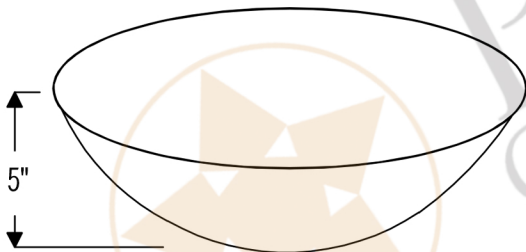

PACKAGE INCLUDES THE FOLLOWING ITEMS:

- * Medium Round Wired Rim Vessel Sink / ORB Finish (Model# VR15WDB)
- * Single Handle Bathroom Vessel Faucet / ORB Finish (Model# B-VF01ORB)
- * 1.5" Non-Overflow Pop-up Bathroom Sink Drain / ORB Finish (Model# D-208ORB)
- * Neutral Cure Copper Sink Installation Silicone (Model# C900-ORB)
- * Copper Sink Wax (Model# W900-WAX)

* ORB: Oil Rubbed Bronze

SINK DETAILS (Model# VR15WDB)

- * Medium Round Wired Rim Vessel Sink
- * Outer Dimension: 15" x 5"
- * Inner Dimension: 15" x 5"
- * Drain Opening: 1.5" Non-Overflow
- * Color: Oil Rubbed Bronze
- * CODE / STANDARD COMPLIANCE: IAPMO / cUPC LISTED