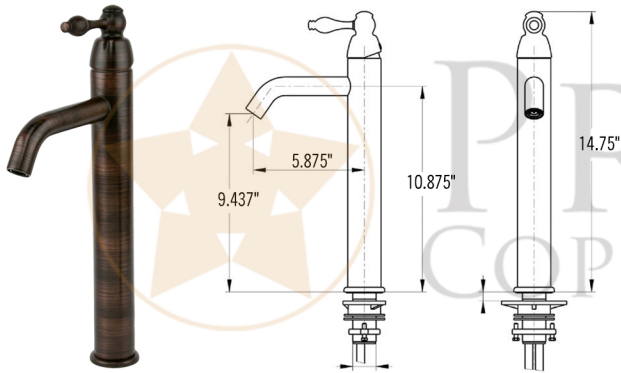

PACKAGE INCLUDES THE FOLLOWING ITEMS:

- * Medium Round Wired Rim Vessel Sink / ORB Finish (Model# VR15WDB)
- * Single Handle Bathroom Vessel Faucet / ORB Finish (Model# B-VF01ORB)
- * 1.5" Non-Overflow Pop-up Bathroom Sink Drain / ORB Finish (Model# D-208ORB)
- * Neutral Cure Copper Sink Installation Silicone (Model# C900-ORB)
- * Copper Sink Wax (Model# W900-WAX)

* ORB: Oil Rubbed Bronze

SINK DETAILS (Model# VR15WDB)

- * Medium Round Wired Rim Vessel Sink
- * Outer Dimension: 15" x 5"
- * Inner Dimension: 15" x 5"
- * Drain Opening: 1.5" Non-Overflow
- * Color: Oil Rubbed Bronze
- * CODE / STANDARD COMPLIANCE: IAPMO / cUPC LISTED

* ORB: Oil Rubbed Bronze

FAUCET DETAILS (Model# B-VF01ORB)

- * Single Handle Bathroom Vessel Faucet
- * Color: Oil Rubbed Bronze
- * Solid Brass Construction
- * Ceramic Disc Cartridges
- * Overall Height: 14.75"
- * ASME A112.18.1/CSA B125.1, NSF/ANSI 61, California Lead Plumbing Law, ADA Compliant