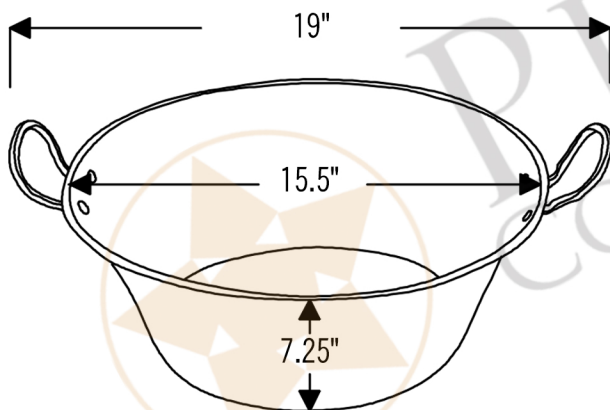

PACKAGE INCLUDES THE FOLLOWING ITEMS:

- * Oval Bucket Vessel Hammered Copper Sink with Handles / ORB Finish (Model# VOB16DB)
- * Single Handle Bathroom Vessel Faucet / ORB Finish (Model# B-VF01ORB)
- * 1.5" Non-Overflow Pop-up Bathroom Sink Drain / ORB Finish (Model# D-208ORB)
- * Neutral Cure Copper Sink Installation Silicone (Model# C900-ORB)
- * Copper Sink Wax (Model# W900-WAX)

* ORB: Oil Rubbed Bronze

SINK DETAILS (Model# VOB16DB)

- * Oval Bucket Vessel Hammered Copper Sink with Handles
- * Outer Dimension: 19" x 12.5" x 7.25" (with handles)
- * Outer Dimension: 16" x 12.5" x 7.25" (without handles)
- * Inner Dimension: 15.5" x 12" x 7.25"
- * Bottom Dimension: 11" x 8.75"
- * Rim: 1/4" Wired Rim
- * Drain Opening: 1.5" Non-Overflow
- * Color: Oil Rubbed Bronze
- * CODE / STANDARD COMPLIANCE: IAPMO / cUPC LISTED

* ORB: Oil Rubbed Bronze

FAUCET DETAILS (Model# B-VF01ORB)

- * Single Handle Bathroom Vessel Faucet
- * Color: Oil Rubbed Bronze
- * Solid Brass Construction
- * Ceramic Disc Cartridges
- * Overall Height: 14.75"
- * ASME A112.18.1/CSA B125.1, NSF/ANSI 61, California Lead Plumbing Law, ADA Compliant