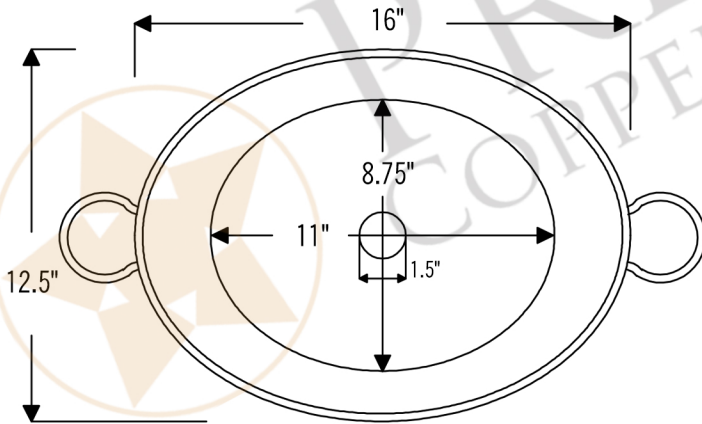

PACKAGE INCLUDES THE FOLLOWING ITEMS:

- * Oval Bucket Vessel Hammered Copper Sink with Handles / ORB Finish (Model# VOB16DB)
- * Single Handle Bathroom Vessel Faucet / ORB Finish (Model# B-VF01ORB)
- * 1.5" Non-Overflow Pop-up Bathroom Sink Drain / ORB Finish (Model# D-208ORB)
- * Neutral Cure Copper Sink Installation Silicone (Model# C900-ORB)
- * Copper Sink Wax (Model# W900-WAX)

* ORB: Oil Rubbed Bronze

SINK DETAILS (Model# VOB16DB)

- * Oval Bucket Vessel Hammered Copper Sink with Handles
- * Outer Dimension: 19" x 12.5" x 7.25" (with handles)
- * Outer Dimension: 16" x 12.5" x 7.25" (without handles)
- * Inner Dimension: 15.5" x 12" x 7.25"
- * Bottom Dimension: 11" x 8.75"
- * Rim: 1/4" Wired Rim
- * Drain Opening: 1.5" Non-Overflow
- * Color: Oil Rubbed Bronze
- * CODE / STANDARD COMPLIANCE: IAPMO / cUPC LISTED

* ORB: Oil Rubbed Bronze

FAUCET DETAILS (Model# B-VF01ORB)

- * Single Handle Bathroom Vessel Faucet
- * Color: Oil Rubbed Bronze
- * Solid Brass Construction
- * Ceramic Disc Cartridges
- * Overall Height: 14.75"
- * ASME A112.18.1/CSA B125.1, NSF/ANSI 61, California Lead Plumbing Law, ADA Compliant

DRAIN DETAILS (Model# D-208ORB)

- * 1.5" Non-Overflow Pop-up Bathroom Sink Drain
- * Design: Push Pop Top
- * Upper Flange Dimension: 2"
- * Material: Solid Brass

SILICONE DETAILS (Model# C900-ORB)

- * Neutral Cure Installation Silicone
- * Color: Oil Rubbed Bronze
- * Size: 4.7 OZ
- * Matches a Variety of Different Styled Sinks and Drains