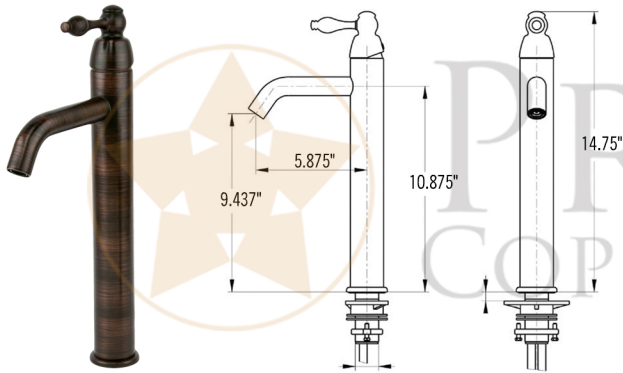

PACKAGE INCLUDES THE FOLLOWING ITEMS:

- * Oval Bucket Vessel Hammered Copper Sink with Handles / ORB Finish (Model# VOB16DB)
- * Single Handle Bathroom Vessel Faucet / ORB Finish (Model# B-VF01ORB)
- * 1.5" Non-Overflow Pop-up Bathroom Sink Drain / ORB Finish (Model# D-208ORB)
- * Neutral Cure Copper Sink Installation Silicone (Model# C900-ORB)
- * Copper Sink Wax (Model# W900-WAX)

* ORB: Oil Rubbed Bronze

SINK DETAILS (Model# VOB16DB)

- * Oval Bucket Vessel Hammered Copper Sink with Handles
- * Outer Dimension: 19" x 12.5" x 7.25" (with handles)
- * Outer Dimension: 16" x 12.5" x 7.25" (without handles)
- * Inner Dimension: 15.5" x 12" x 7.25"
- * Bottom Dimension: 11" x 8.75"
- * Rim: 1/4" Wired Rim
- * Drain Opening: 1.5" Non-Overflow
- * Color: Oil Rubbed Bronze
- * CODE / STANDARD COMPLIANCE: IAPMO / cUPC LISTED

* ORB: Oil Rubbed Bronze

FAUCET DETAILS (Model# B-VF01ORB)

- * Single Handle Bathroom Vessel Faucet
- * Color: Oil Rubbed Bronze
- * Solid Brass Construction
- * Ceramic Disc Cartridges
- * Overall Height: 14.75"
- * ASME A112.18.1/CSA B125.1, NSF/ANSI 61, California Lead Plumbing Law, ADA Compliant