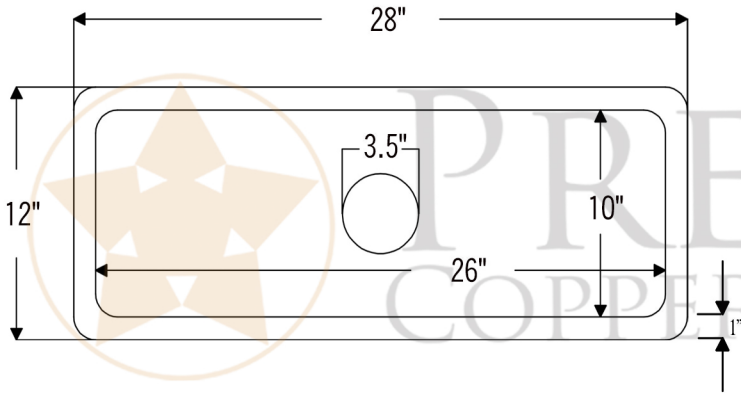

## MODEL NUMBER: BREC28DB

- \* Description: 28" Rectangle Hammered Copper Bar/Prep Sink with 3.5" Drain Opening
- \* Outer Dimension: 28" x 12" x 7"
- \* Inner Dimension: 26" x 10" x 7"
- \* Gauge: 14
- \* Rim: 1"
- \* Drain Opening: 3.5"
- \* Finish: Oil Rubbed Bronze | Living Copper