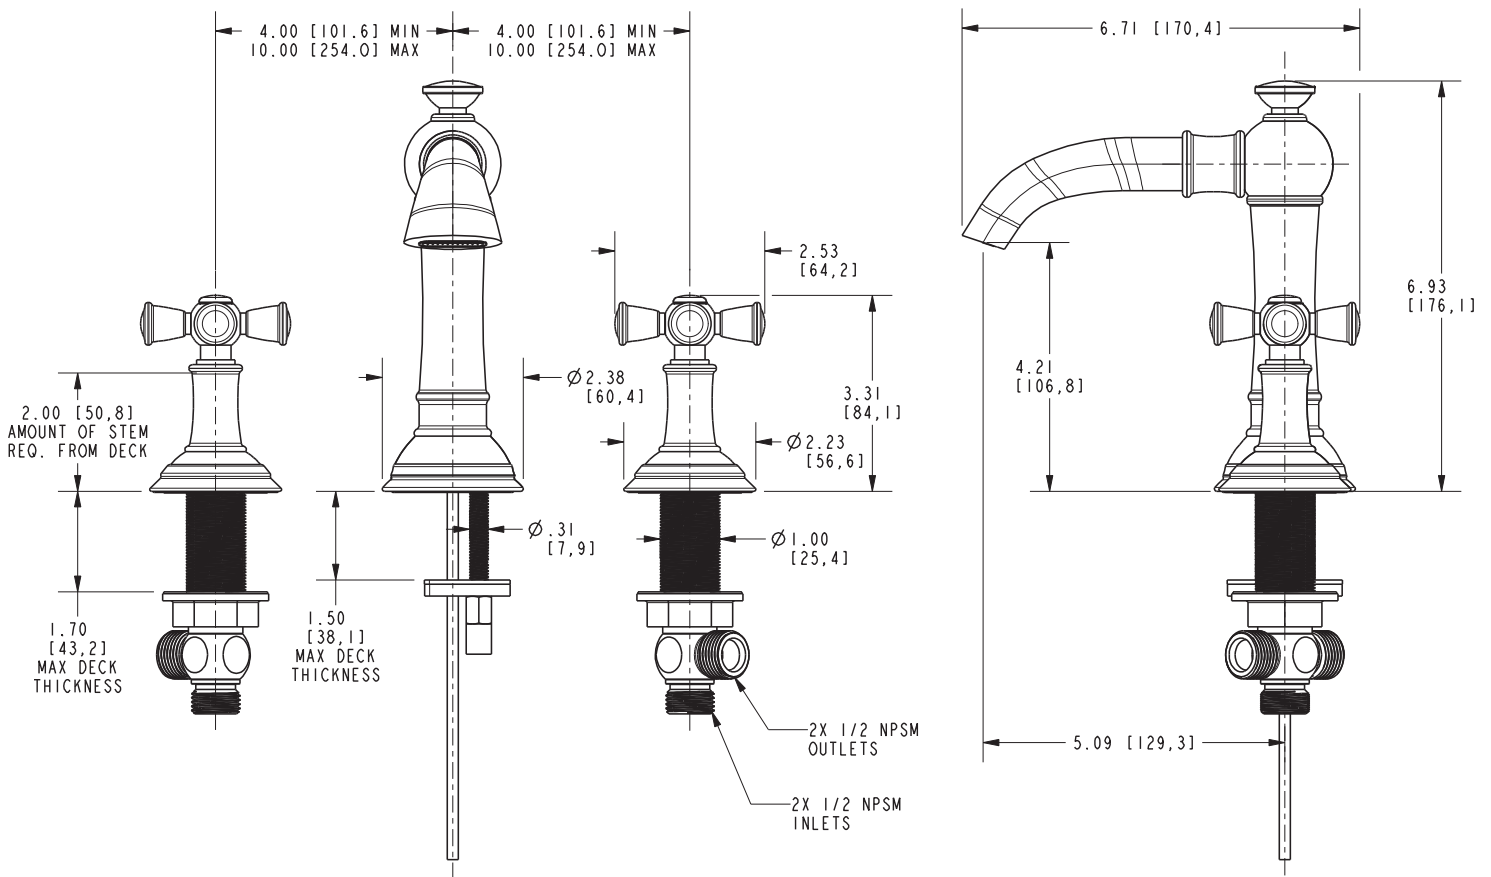

AYLESBURY

Features

- Solid brass construction
- Brass valve bodies
- Quarter-turn washerless ceramic disc valve cartridges
- Spout assembly with integral supply hoses
- Pop-up drain with tailpiece
- 4.21" (10.7 cm) spout height at outlet
- 5.09" (12.9 cm) spout reach (c-c)
- For 8" (20.3 cm) centers - Maximum 20" (50.8 cm)
- ADA Compliant
- 1.2 GPM (4.5 LPM) Max

Product Specification Add "Color / Finish" suffix to Model number, below.

The two-handle Widespread Lavatory Faucet shall be made of solid brass construction. Faucet shall incorporate a spout assembly with integral supply hoses and feature brass valve bodies with quarter-turn washerless ceramic disc valve cartridges. Faucet shall have a 1.2 gallon (4.5 liter) per minute maximum flow rate. Product shall be for 8" (20.3 cm) centers - Maximum 20" (50.8 cm). Product shall incorporate a 4.21" (10.7 cm) spout height at outlet and a 5.09" (12.9 cm) spout reach (c-c). Faucet shall include a pop-up drain with tailpiece and incorporate ADA compliant traditional cross handles. Widespread Lavatory Faucet shall be Newport Brass Model 2400/____ .

2400

PRODUCT DIMENSIONS *(Units are in inches)*

Product Dimensions are provided for reference only. For specific product installation guidelines, please reference the Installation Instructions of the product being installed.