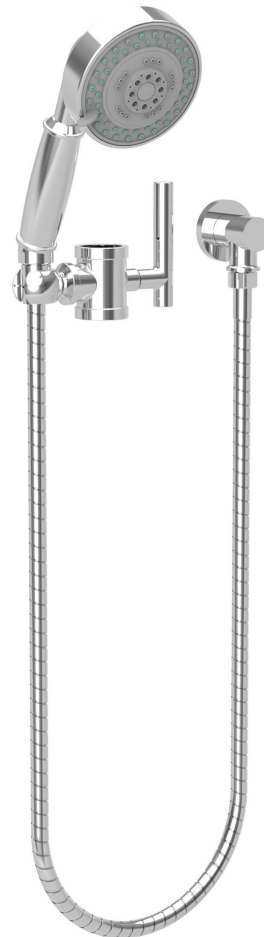

NEWPORT BATH

Features

- Converts any ADA grab bars into Handshower w/ Slidebar Set
- Compatible with all Newport Brass / Ginger Grab bars
- Fully adjustable (height and angle)
- Multi-function handshower engine with 3 spray modes
- Rubber nozzles facilitate easy cleaning
- 59" [149.9 cm] spiral shower hose
- 1/2" NPT inlet elbow fitting
- 4" (10.2 cm) showerhead diameter
- 1.8 GPM (6.8 LPM) Max

Handshower Set Mount for 1-1/4" Dia. Grab Bars

990-0443

Codes / Standards Compliance

Meets or exceeds the following at date of manufacture:

- ASME A112.18.1/CSA B125.1-18
- IAMPO/cUPC
- IPC
- Energy Policy Act of 1992
- EPA WaterSense
- California Energy Commission
- ASME A112.18.3 (Back Flow)
- All applicable US Federal and State material regulations

Colors / Finishes

- 10B: Oil Rubbed Bronze
- 15: Polished Nickel
- 15S: Satin Nickel - PVD
- 26: Polished Chrome
- Other: Refer to the Newport Brass catalog for additional color/finish options.

Specified Model

Product Specification Add "Color / Finish" suffix to Model number, below.

The Handshower set mount shall be of solid brass construction while incorporating a non-metallic handshower engine. Handshower shall have a multi-function shower engine with 3 spray modes incorporating rubber nozzles to facilitate easy cleaning. Handshower shall incorporate twin back-check valves within the handle. Handshower Set shall have a 1/2" NPT inlet elbow fitting and 4" (10.2 cm) showerhead diameter while operating at 1.8 gallons (6.7 liters) per minute maximum flow rate. Handshower Set is intended for use with 1-1/4" [3.175 cm] diameter tube. Handshower set mount shall be Newport Brass Model 990-0443/____. Required accessory Grab Bar shall be Newport Brass Model ____0-39____/____.