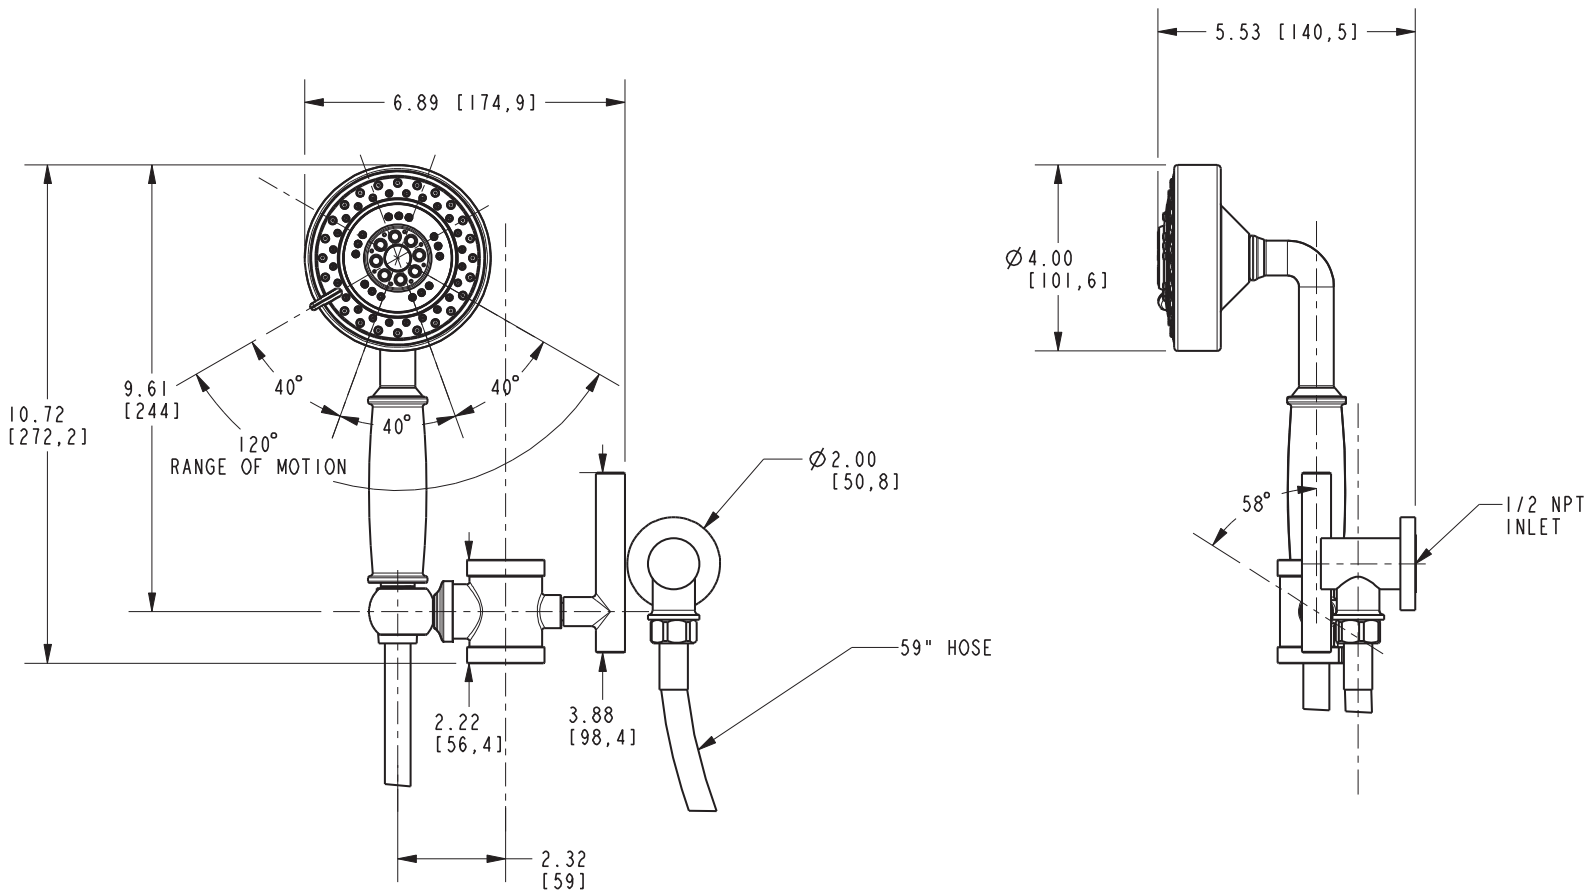

NEWPORT BATH

Features

- Converts any ADA grab bars into Handshower w/ Slidebar Set
- Compatible with all Newport Brass / Ginger Grab bars
- Fully adjustable (height and angle)
- Multi-function handshower engine with 3 spray modes
- Rubber nozzles facilitate easy cleaning
- 59" [149.9 cm] spiral shower hose
- 1/2" NPT inlet elbow fitting
- 4" (10.2 cm) showerhead diameter
- 1.8 GPM (6.8 LPM) Max

Handshower Set Mount for 1-1/4" Dia. Grab Bars

990-0443

Codes / Standards Compliance

Meets or exceeds the following at date of manufacture:

- ASME A112.18.1/CSA B125.1-18
- IAMPO/cUPC
- IPC
- Energy Policy Act of 1992
- EPA WaterSense
- California Energy Commission
- ASME A112.18.3 (Back Flow)
- All applicable US Federal and State material regulations

Product Specification Add "Color / Finish" suffix to Model number, below.

The Handshower set mount shall be of solid brass construction while incorporating a non-metallic handshower engine. Handshower shall have a multi-function shower engine with 3 spray modes incorporating rubber nozzles to facilitate easy cleaning. Handshower shall incorporate twin back-check valves within the handle. Handshower Set shall have a 1/2" NPT inlet elbow fitting and 4" (10.2 cm) showerhead diameter while operating at 1.8 gallons (6.7 liters) per minute maximum flow rate. Handshower Set is intended for use with 1-1/4" [3.175 cm] diameter tube. Handshower set mount shall be Newport Brass Model 990-0443/____. Required accessory Grab Bar shall be Newport Brass Model ____0-39____/____.

990-0443

Product Dimensions are provided for reference only. For specific product installation guidelines, please reference the Installation Instructions of the product being installed.

Newport Bath Handshower Slider Kit 990-0443