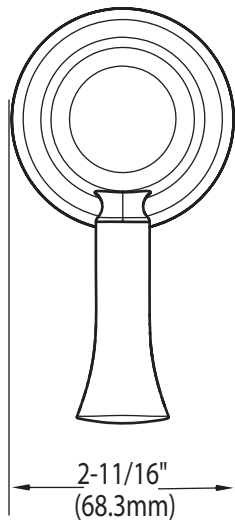

DESCRIPTION

- Metal construction with various finishes identified by suffix
- For use with S3600 3/4" volume control valve (sold separately)

OPERATION

- Lever style handle operation

CARTRIDGE

- 130157 volume ceramic disc

WYNFORD™
Volume Control Valve Trim

Models: T6602 series

Valve: S3600 (sold separately)

CRITICAL DIMENSIONS

(DO NOT SCALE)