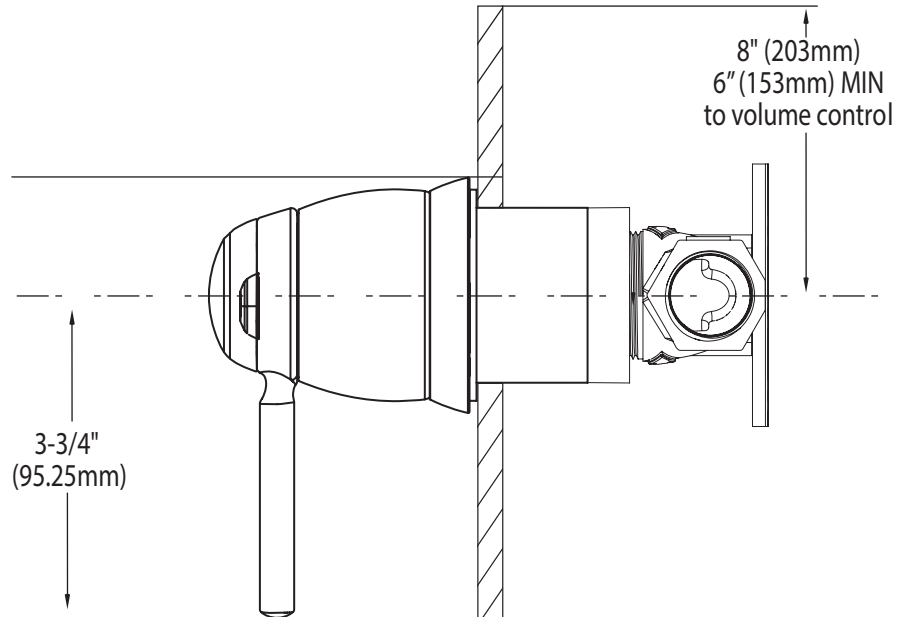

DESCRIPTION

- Metal construction with various finishes identified by suffix
- For use with S3600 3/4" volume control valve (sold separately)

OPERATION

- Lever style handle operation

CARTRIDGE

- 130157 volume ceramic disc

WYNFORD™
Volume Control Valve Trim

Models: T6602 series

Valve: S3600 (sold separately)

CRITICAL DIMENSIONS

(DO NOT SCALE)