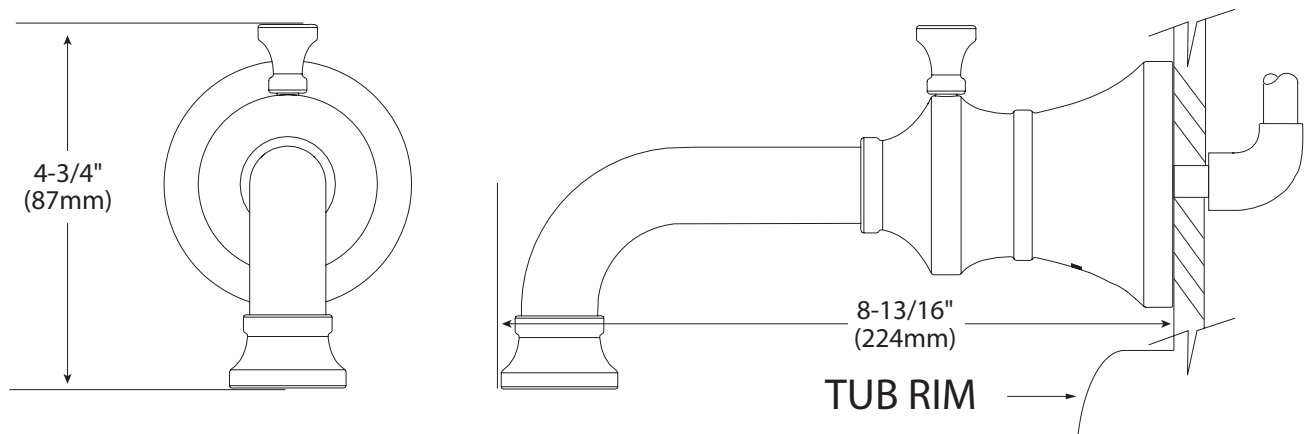

DESCRIPTION

- Metal construction with various finishes identified by suffix
- Designed to be installed on a 1/2" pipe slip fit-CC connection

STANDARDS

- Third party certified to meet ASME A112.18.1/ CSA B125.1 and all applicable requirements referenced therein

Visit www.moen.com/support for complete details and limitations

COLINET™
Diverter Tub Spout 1/2" Slip Fit

Models: S5000

CRITICAL DIMENSIONS

(DO NOT SCALE)