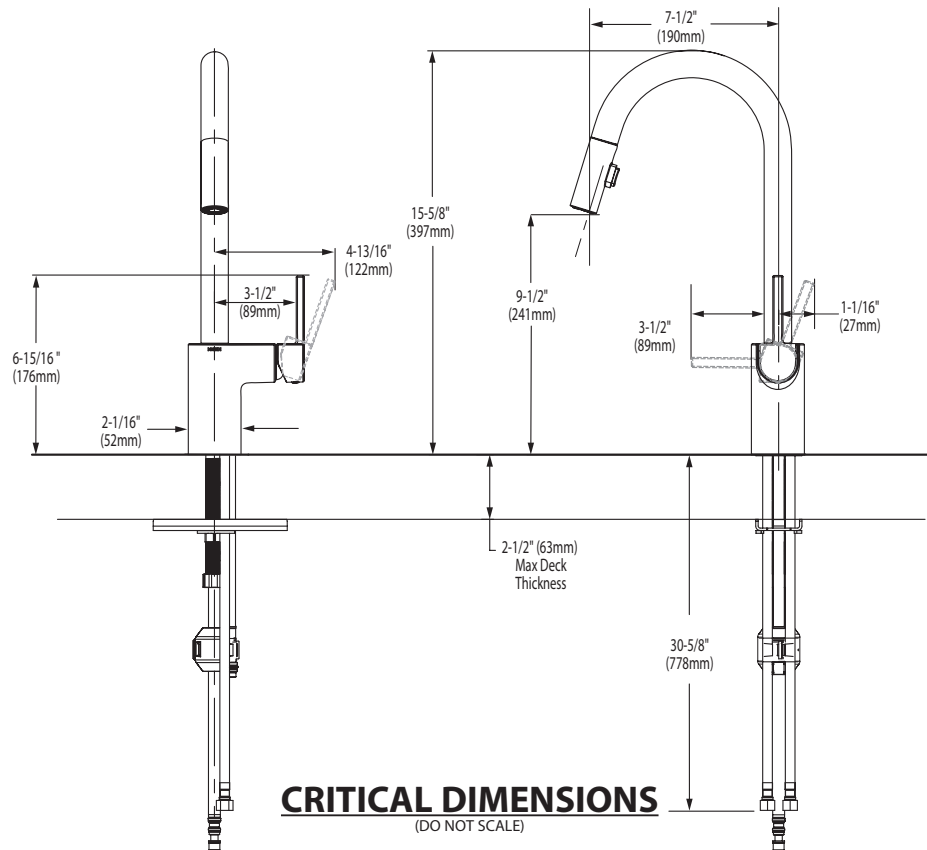

## ALIGN™ Single Handle High Arc Pulldown Kitchen Faucet

**Models:** 7565 series

**NOTE:** THIS FAUCET IS DESIGNED TO BE INSTALLED THROUGH 1 HOLE, 1-1/2" (38mm) MIN. DIA. (OPTIONAL 3-HOLE ESCUTCHEON 141002 AVAILABLE)