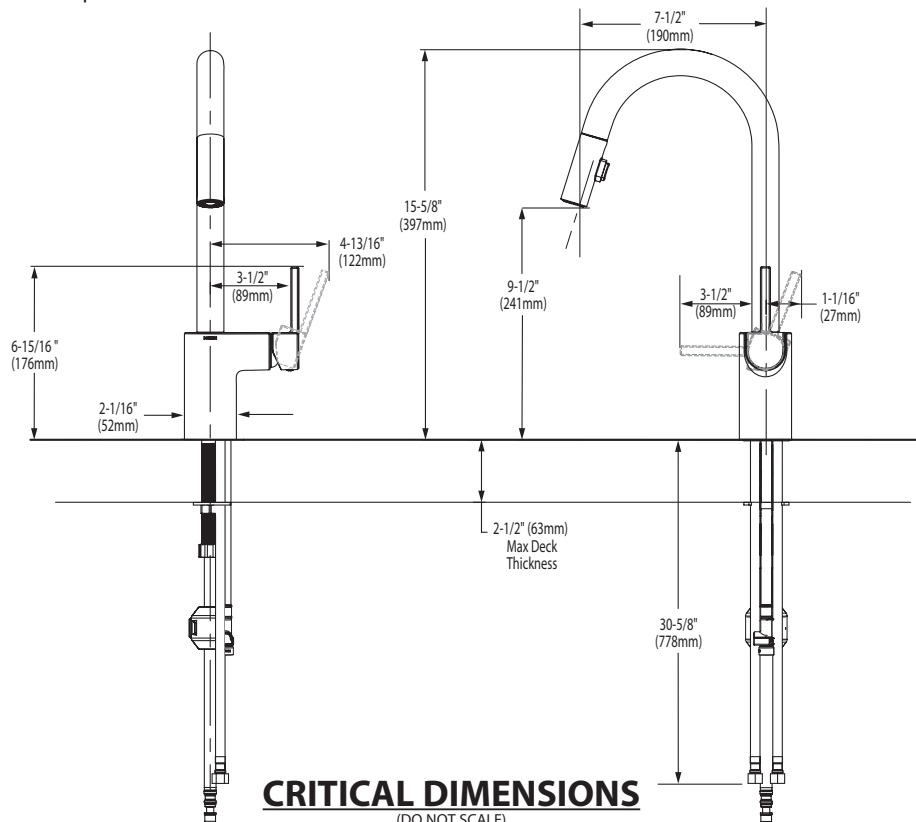

## FAUCET DESCRIPTION

- Reflex™ pulldown system offers smooth operation, easy movement and secure docking
- Power Clean™ spray technology
- Metal construction with various finishes identified by suffix
- Duralock™ connect installation
- Pulldown spray with 68" braided hose
- Flexible supply lines with 3/8" compression fittings
- High arc spout provides height and reach to fill or clean large pots while pulldown wand provides the maneuverability for cleaning or rinsing
- Faucet designed for handle to be mounted on right side only

**ALIGN™**  
**Single Handle High Arc  
Pulldown Kitchen Faucet**

**Models:** 7565 series

**NOTE:** THIS FAUCET IS DESIGNED TO BE INSTALLED THROUGH 1 HOLE, 1-1/2" (38mm) MIN. DIA. (OPTIONAL 3-HOLE ESCUTCHEON 141002 AVAILABLE)

## FAUCET DESCRIPTION

- Reflex™ pulldown system offers smooth operation, easy movement and secure docking
- Power Clean™ spray technology
- Metal construction with various finishes identified by suffix
- Quick connect installation
- Pulldown spray with 68" braided hose
- Flexible supply lines with 3/8" compression fittings
- High arc spout provides height and reach to fill or clean large pots while pulldown wand provides the maneuverability for cleaning or rinsing
- Faucet designed for handle to be mounted on right side only