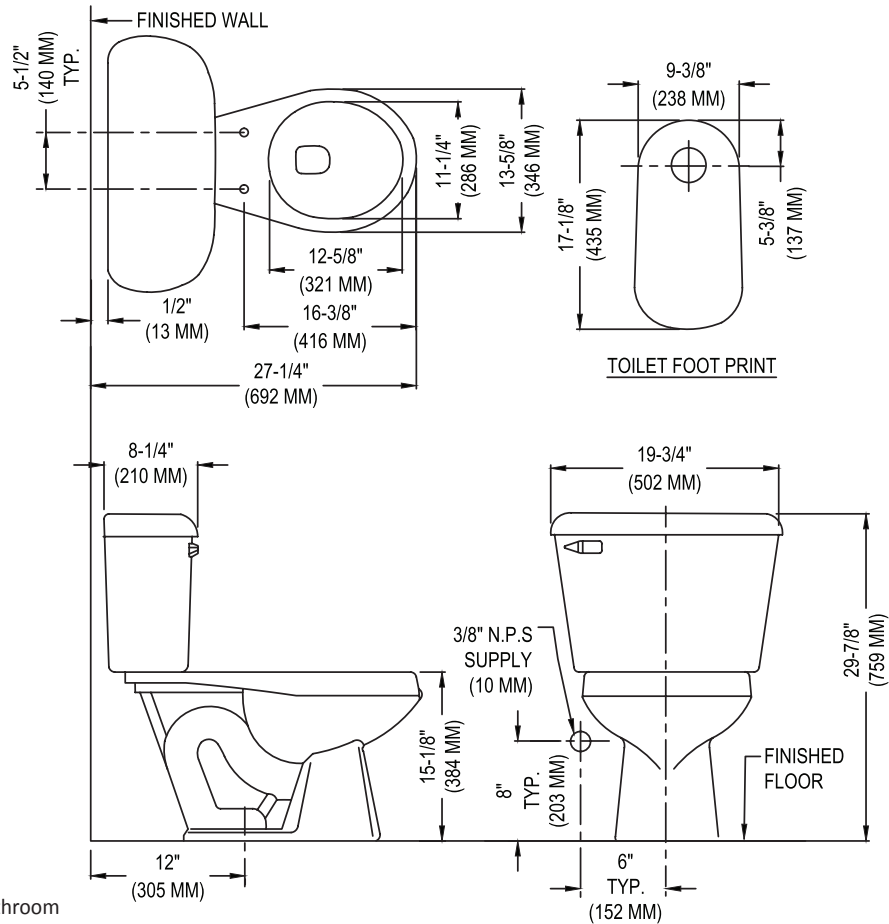

130-160

Alto®

Round Front, Vitreous China, Two-Piece Toilet

Features

- 3 bolt tank-to-bowl connection
- 1.6 gpf / 6.0 lpf low water consumption
- Round front bowl
- 2" flush tower
- Anti-siphon ballcock
- 12" rough-in
- Model 40 chrome plated, plastic trip lever
- 2" glazed trapway
- The Mansfield® limited lifetime warranty
- Available in White, Standard Colors: Biscuit, Bone

MADE IN USA

130-160

Alto®

Round Front, Vitreous China, Two-Piece Toilet

Specifications

Model #	Description	Codes/Standards
130-160	Round front (1.6 gpf/6.0 lpf) two-piece toilet	

Specification	Description	Specification	Description
Material	Vitreous China	Trap Diameter	2"
Water Pressure Range	20 to 80 PSI	Trap Seal	2-5/8"
Flush System	2" Flush Tower	Rough-in	12" (14" option)
Water Usage	1.6 gpf / 6.0 lpf	Shipping Weight	Model 130 - 46 lbs. (21 kg)
Water Surface Area	8" X 9"		Model 160 - 34 lbs. (15 kg)
MaP Rating	800 grams	Warranty	Vitreous China - Limited Lifetime Tank Trim - Limited One Year

Technical Information

See our complete line of acrylic and vitreous china bathroom fixtures, plastic tank trim and plumbing products.

These dimensions are nominal and subject to change without notice.

Fixture performance and specifications meet or exceed ASME A112.19.2-2008/CSA B45.1-08 standards, and other state and local codes.