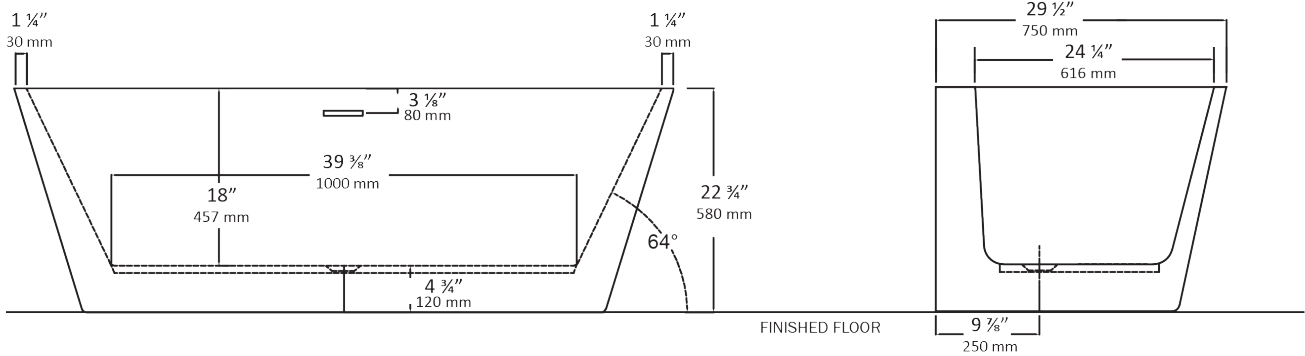

SPECIFICATIONS

MODEL #	DESCRIPTION	CODES/STANDARDS
5728	Whitley™ Collection Freestanding Bath	

COLOR	White
SIZE	59" x 29-1/2" x 23"
MATERIAL	Acrylic
WATER CAPACITY	50 Gallons

IMMERSION DEPTH	14 in.
BATH WEIGHT	115 lbs.
SHIPPING WEIGHT	155 lbs.
WARRANTY	Ten Year

5728 LANA™ PETITE

Whitley™ Collection Freestanding Bath

SPECIFICATIONS

MODEL #	DESCRIPTION	CODES/STANDARDS
5728	Whitley™ Collection Freestanding Bath	

TECHNICAL INFORMATION

Note: these dimensions are nominal and subject to change without notice.

Water Capacity: 45 Gals.
Bath Weight: 115 Lbs.
Shipping Weight: 155 Lbs.