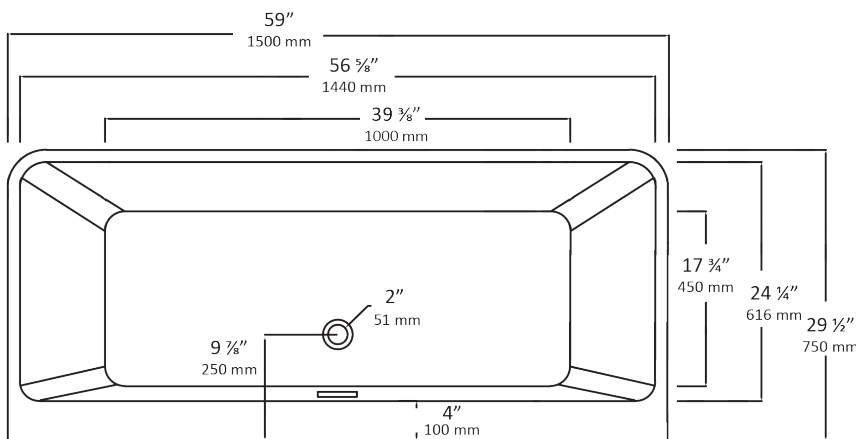

SPECIFICATIONS

MODEL #	DESCRIPTION	CODES/STANDARDS
5728	Whitley™ Collection Freestanding Bath	

COLOR	White
SIZE	59" x 29-1/2" x 23"
MATERIAL	Acrylic
WATER CAPACITY	50 Gallons

IMMERSION DEPTH	14 in.
BATH WEIGHT	115 lbs.
SHIPPING WEIGHT	155 lbs.
WARRANTY	Ten Year

5728 LANA™ PETITE

Whitley™ Collection Freestanding Bath

SPECIFICATIONS

MODEL #	DESCRIPTION	CODES/STANDARDS
5728	Whitley™ Collection Freestanding Bath	

TECHNICAL INFORMATION

Note: these dimensions are nominal and subject to change without notice.

Water Capacity: 45 Gals.
Bath Weight: 115 Lbs.
Shipping Weight: 155 Lbs.