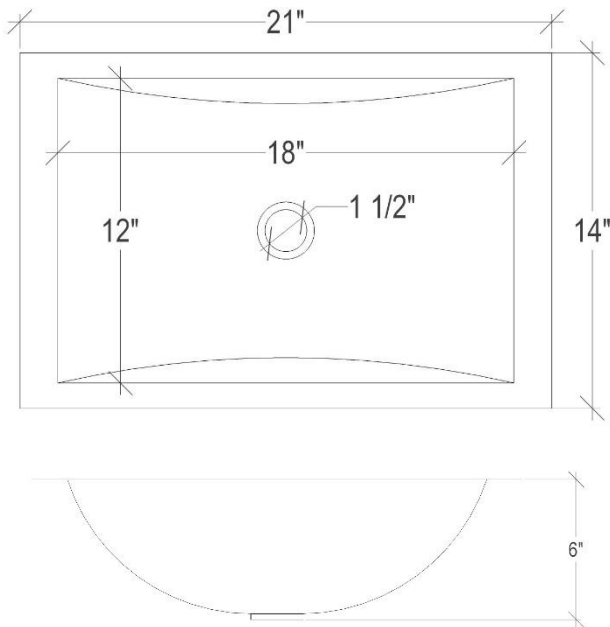

Shown in PB

CS052

SMOOTH RECTANGULAR CRESCENT

DETAILS

Installation Type: Drop-In or Undermount

Materials: Copper, Stainless Steel, or Brass

Handcrafted Smooth Metal

Standard 1.5" Drain, No Overflow

Dimensions are approximate: OD: 21" x 14" x 6", ID: 18" x 12"

Each sink is hand-crafted; no two sinks will be the same

NOTE: Due to the handmade nature of the sink variations in the smooth metal may be visible.