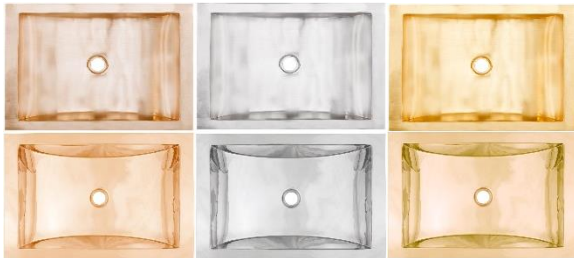

Shown in PB

CS052

SMOOTH RECTANGULAR CRESCENT

DETAILS

Installation Type: Drop-In or Undermount

Materials: Copper, Stainless Steel, or Brass

Handcrafted Smooth Metal

Standard 1.5" Drain, No Overflow

Dimensions are approximate: OD: 21" x 14" x 6", ID: 18" x 12"

Each sink is hand-crafted; no two sinks will be the same

NOTE: Due to the handmade nature of the sink variations in the smooth metal may be visible.

AVAILABLE FINISHES

	SRG	Satin Rose Gold
	PRG	Polished Rose Gold
	SS	Satin Stainless Steel
	PS	Polished Stainless Steel
	UB	Satin Unlacquered Brass
	PB	Polished Unlacquered Brass

AVAILABLE DRAINS

	D004	Grid Strainer
	D005	Lift and Turn
	D006	Pop-Up
	D011-D017	Decorative Grid Strainer
	D101-D720	Decorative Drain