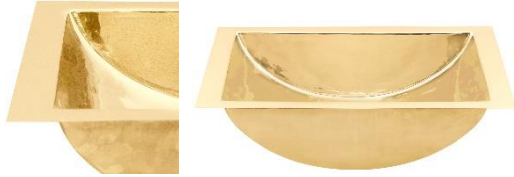

Shown in PB

CS052

SMOOTH RECTANGULAR CRESCENT

DETAILS

Installation Type: Drop-In or Undermount

Materials: Copper, Stainless Steel, or Brass

Handcrafted Smooth Metal

Standard 1.5" Drain, No Overflow

Dimensions are approximate: OD: 21" x 14" x 6", ID: 18" x 12"

Each sink is hand-crafted; no two sinks will be the same

NOTE: Due to the handmade nature of the sink variations in the smooth metal may be visible.

AVAILABLE FINISHES

	SRG	Satin Rose Gold
	PRG	Polished Rose Gold
	SS	Satin Stainless Steel
	PS	Polished Stainless Steel
	UB	Satin Unlacquered Brass
	PB	Polished Unlacquered Brass

AVAILABLE DRAINS

	D004	Grid Strainer
	D005	Lift and Turn
	D006	Pop-Up
	D011-D017	Decorative Grid Strainer
	D101-D720	Decorative Drain