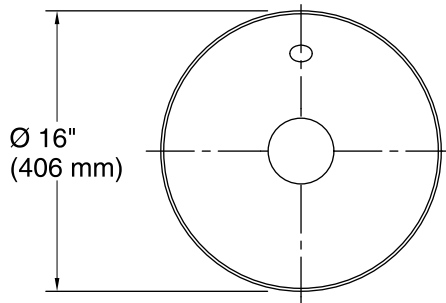

Features

- Round basin.
- No overflow.
- No faucet holes; requires wall- or counter-mount faucet.
- 16" (406 mm) x 16" (406 mm) x 15-1/16" (383 mm)
- Can be combined with K-20702 to create the K-20701 Pedestal Sink Combination.

Technical Information

All product dimensions are nominal.

Installation: Vessel, Pedestal

Drain hole: 1-3/4" (44 mm)

Notes

Install this product according to the installation instructions.