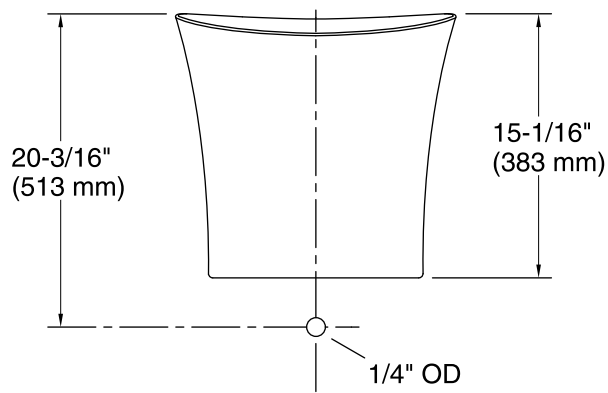

Features

- Round basin.
- No overflow.
- No faucet holes; requires wall- or counter-mount faucet.
- 16" (406 mm) x 16" (406 mm) x 15-1/16" (383 mm)
- Can be combined with K-20702 to create the K-20701 Pedestal Sink Combination.

Technical Information

All product dimensions are nominal.

Installation: Vessel, Pedestal

Drain hole: 1-3/4" (44 mm)

Notes

Install this product according to the installation instructions.