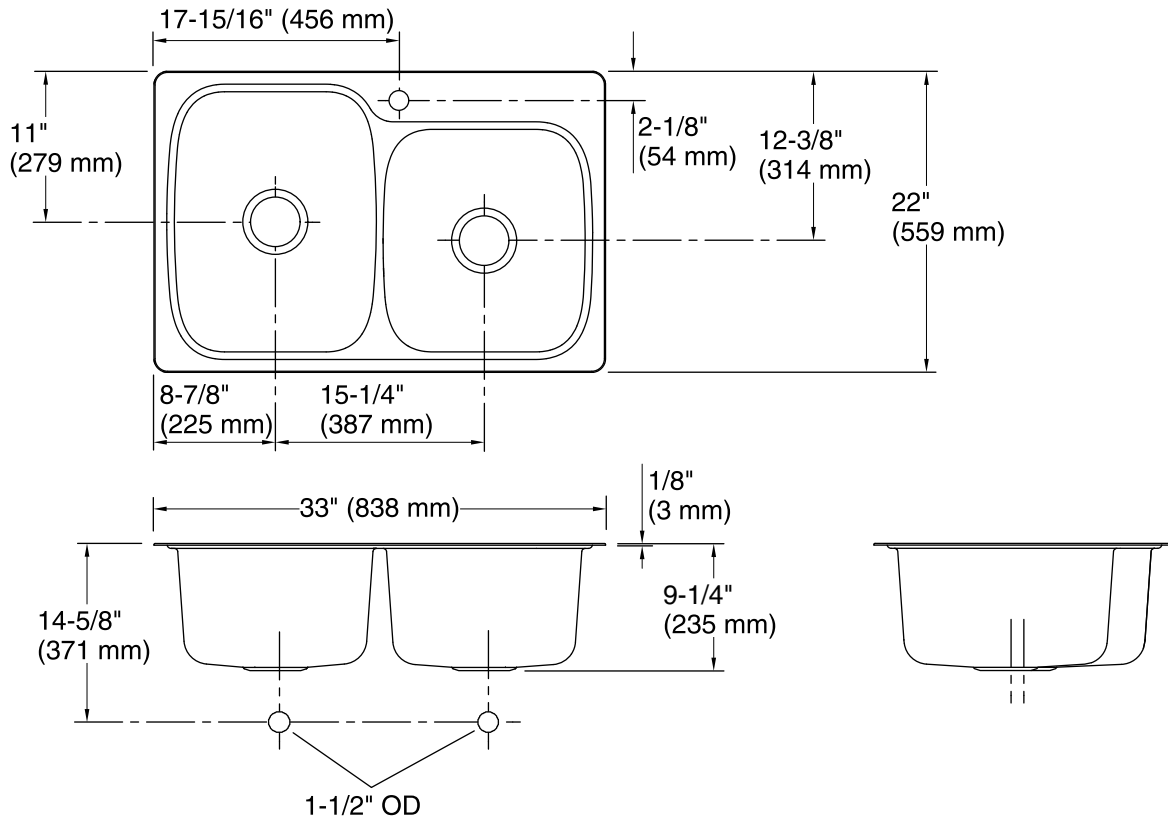

Verse™
Top-/Under-Mount Kitchen Sink
K-75791-1

Features

- 36-inch minimum base cabinet width.
- Large/medium bowls.
- 9-inch depth provides generous workspace.
- Single faucet hole.
- SilentShield® sound-absorption technology offers quieter performance.
- Includes installation hardware.

Material

- 18-gauge stainless steel.

Installation

- Top-mount or under-mount.

Recommended Products/Accessories

- K-3129 Sink Rack
- K-8801 Sink Strainer
- K-8799 Sink Strainer
- K-3132 Sink Rack

Codes/Standards

ASME A112.19.3/CSA B45.4

**Lifetime Limited Warranty for
KOHLER® Stainless Steel Sinks**

See website for detailed warranty information.

Technical Information

All product dimensions are nominal.

Installation:	Top-mount, Under-mount
Min. base cabinet width:	36" (914 mm)
Bowl area:	Length: 29-7/16" (748 mm) Width: 18-7/16" (468 mm) Bowl depth: 9" (229 mm) Water depth: 9" (229 mm)
Number of deck holes:	1
Faucet hole(s):	1-7/16" (37 mm)
Drain hole:	3-3/4" (94 mm)
Template:	1263722-7, required, included