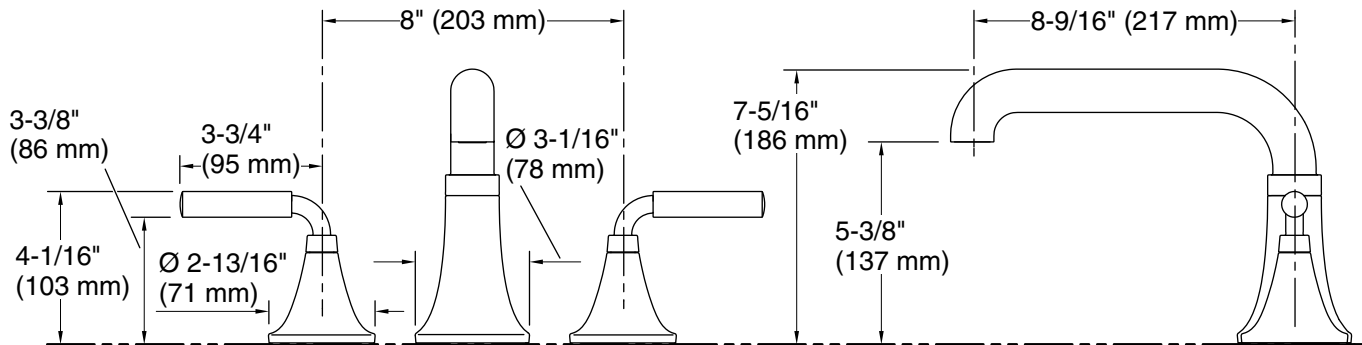

Technical Information

All product dimensions are nominal.

Drain included: No

Notes

Install this product according to the installation instructions.

ADA, OBC, CSA B651 compliant when installed to the specific requirements of these regulations.