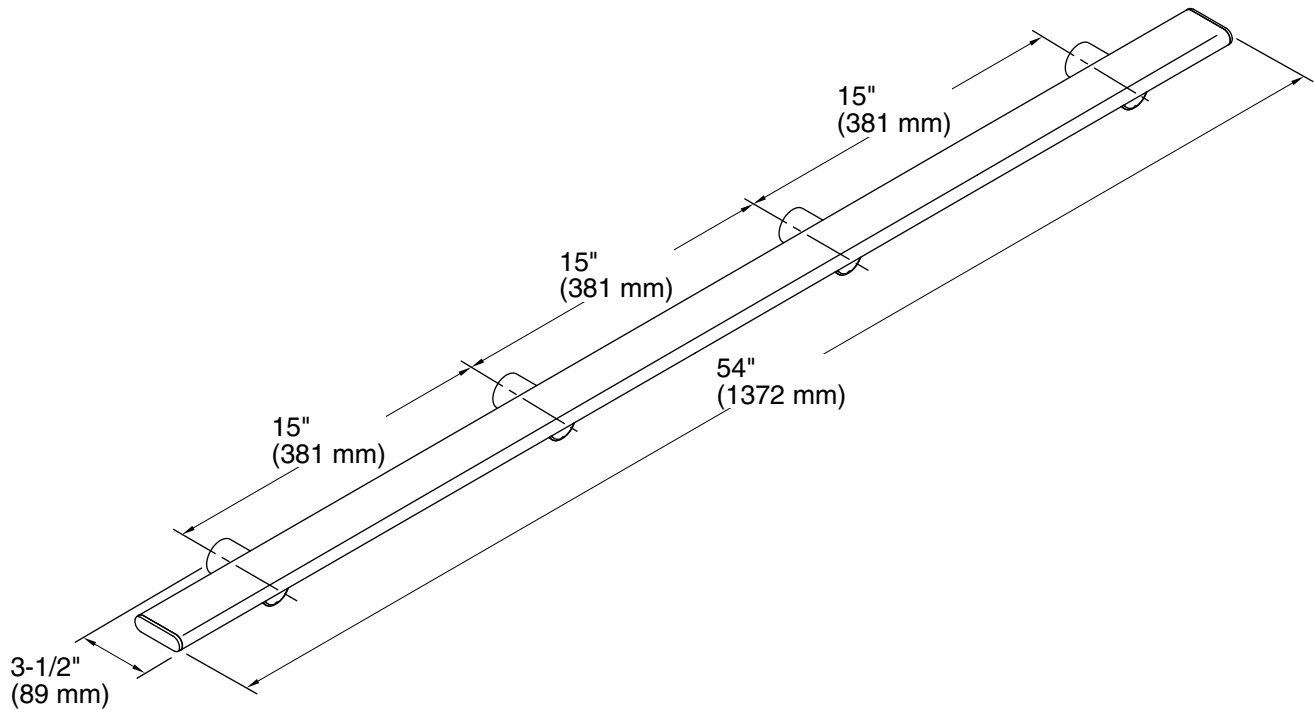

Features

- For use with KOHLER Choreograph wall panels.
- Provides a stable point of contact in the shower.
- Slim, flat profile doubles as shower storage space.
- Provides 300 lbs of support.
- Installation hardware included.
- Add optional K-97629 Teak Tray (sold separately) for dedicated product staging space on the barre.

Material

- Anodized aluminum with integrated finish-matched caps for easy cleaning and to coordinate with faucet finishes.

Installation

- Mounting brackets slide along length of bar to ease installation.
- For residential use only.
- Not for use in hospitality.

Recommended Products/Accessories

- K-97629 Teak Barre Shelf
- K-23723 Faucet cleaner

Included Components

Additional Components:

- Bracket(s)
- Plugs
- Screw(s)
- end caps

Codes/Standards

ASTM F446

KOHLER® Choreograph Shower Walls and Accessories Limited Warranty

Technical Information

All product dimensions are nominal.

Installation Type: Wall-mount

Material: Aluminum

Notes

Install this product according to the installation guide.

Requires 2x4 backing to be installed.