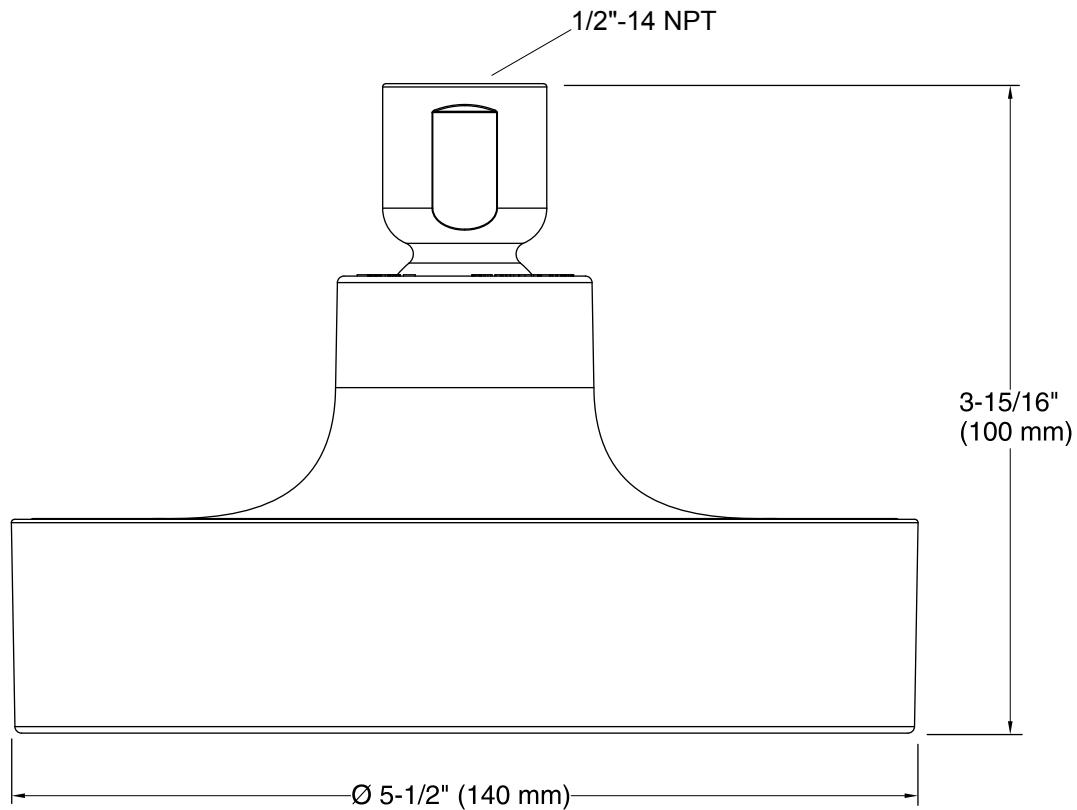

Technical Information

All product dimensions are nominal.

Showerhead/Body Spray:

Rated maximum flow: 2 gal/min (7.6 l/min)

Pressure: 80 psi (5.5 bar)

Notes

For use with automatic compensating valves rated at 1.7 gal/min (6.4 l/min) or less.

Install this product according to the installation guide.