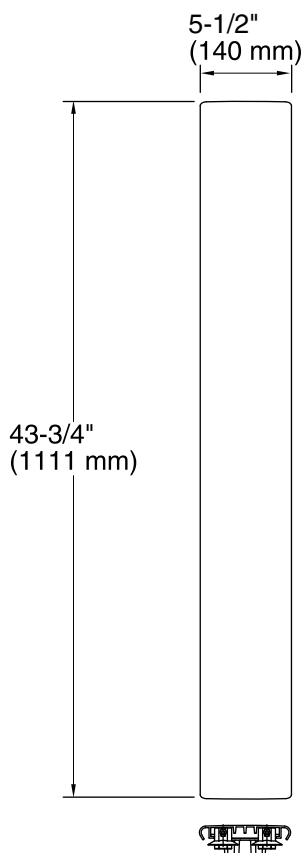

Notes

Install this product according to the installation guide.

Technical Information

All product dimensions are nominal.

Material: Aluminum