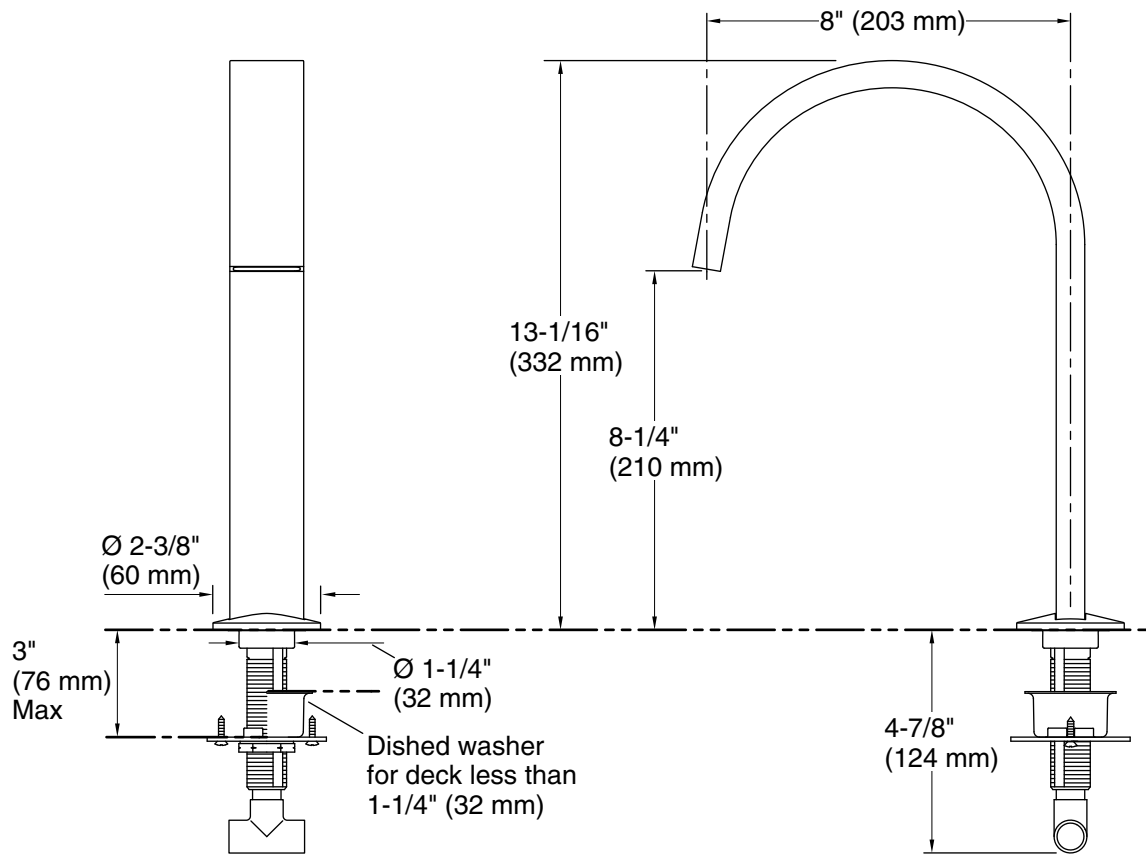

Features

- Nondiverter spout
- 8" (203 mm) spout reach
- For use with Components™ Lever, Oyl, or Industrial faucet handles (sold separately)
- Coordinates with Components faucets, accessories, and showering components to complete your bathroom

Recommended Products/Accessories

- K-23723 Faucet cleaner
- K-78372 18" Towel Bar
- K-78373 24" Towel Bar
- K-78375 24" Double Towel Bar
- K-78377 Hand Towel Arm
- K-78378 Robe Hook
- K-78379 Double Towel Arm
- K-78382 Pivoting toilet paper holder
- K-78383 Vertical toilet paper holder
- K-78384 Covered double toilet paper holder

Technical Information

All product dimensions are nominal.

Drain included: No

Spout:

Spout reach: 8" (203 mm)

Notes

Install this product according to the installation instructions.

WARNING: Risk of personal injury. Do not install the bath faucet in an area where it may inadvertently be used for support by the bather.