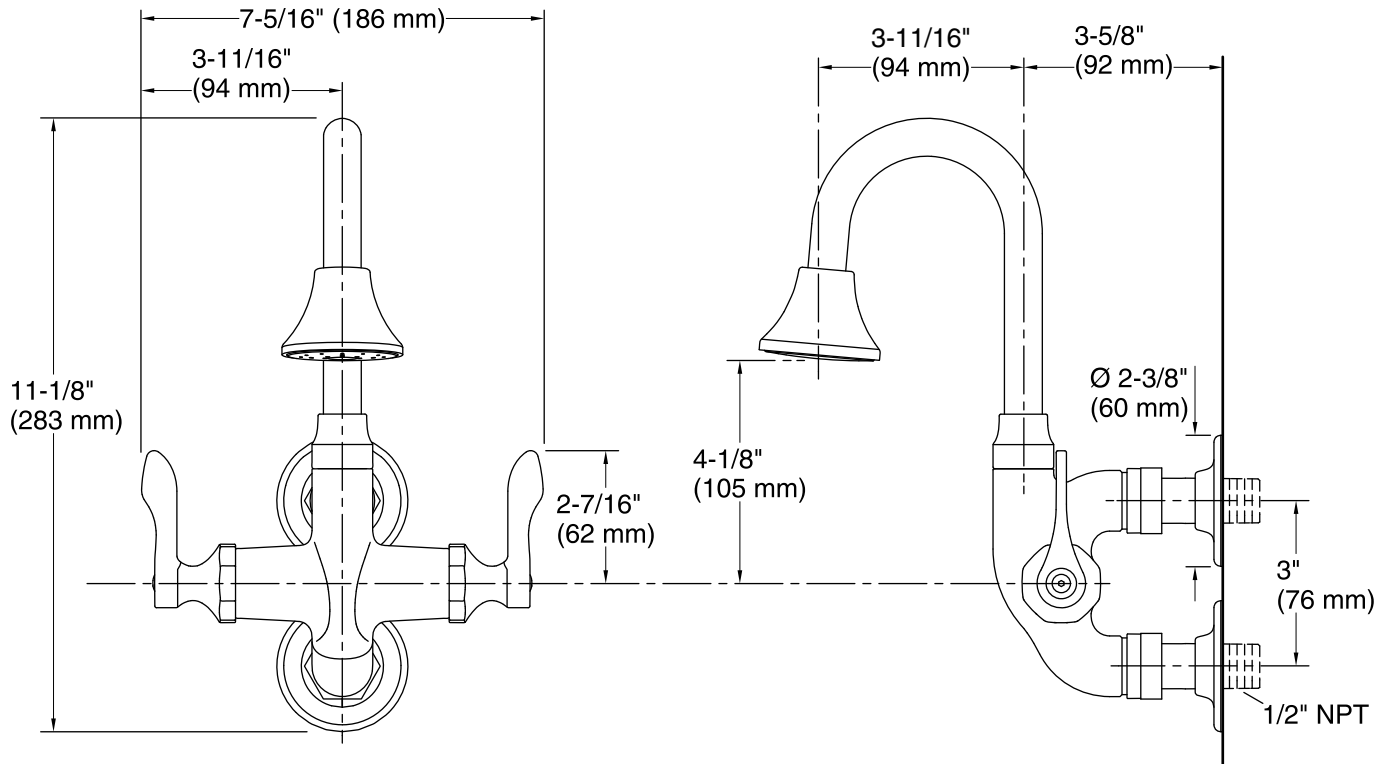

Features

- Two-handle gooseneck bathroom sink faucet.
- 3-11/16" (94 mm) gooseneck spout with rosespray.
- 7-5/16" (186 mm) wall-to-spout outlet.
- 12 gpm (gallons per minute) maximum flow rate.
- Lever handles with red/blue indexing (ADA compliant with correct installation).
- Less drain.
- Adjustable flanges.
- External NPT connections.

Material

- Brass construction.

Installation

- Pairs with the Brockway wall-mounted wash sink.

Recommended Products/Accessories

- K-3200 Utility Sink
- K-3202 Utility Sink
- K-3203 Utility Sink

Codes/Standards

Color tiles intended for reference only.

Color	Code	Description
-------	------	-------------

	CP	Polished Chrome
	SR	Vibrant Bright Nickel

Technical Information

All product dimensions are nominal.

Faucet:

Flow rate: 12 gal/min (45.4 l/min)

Pressure: 60 psi (4.1 bar)

Spout:

Spout reach: 3-11/16" (93 mm)

Notes

Install this product according to the installation instructions.