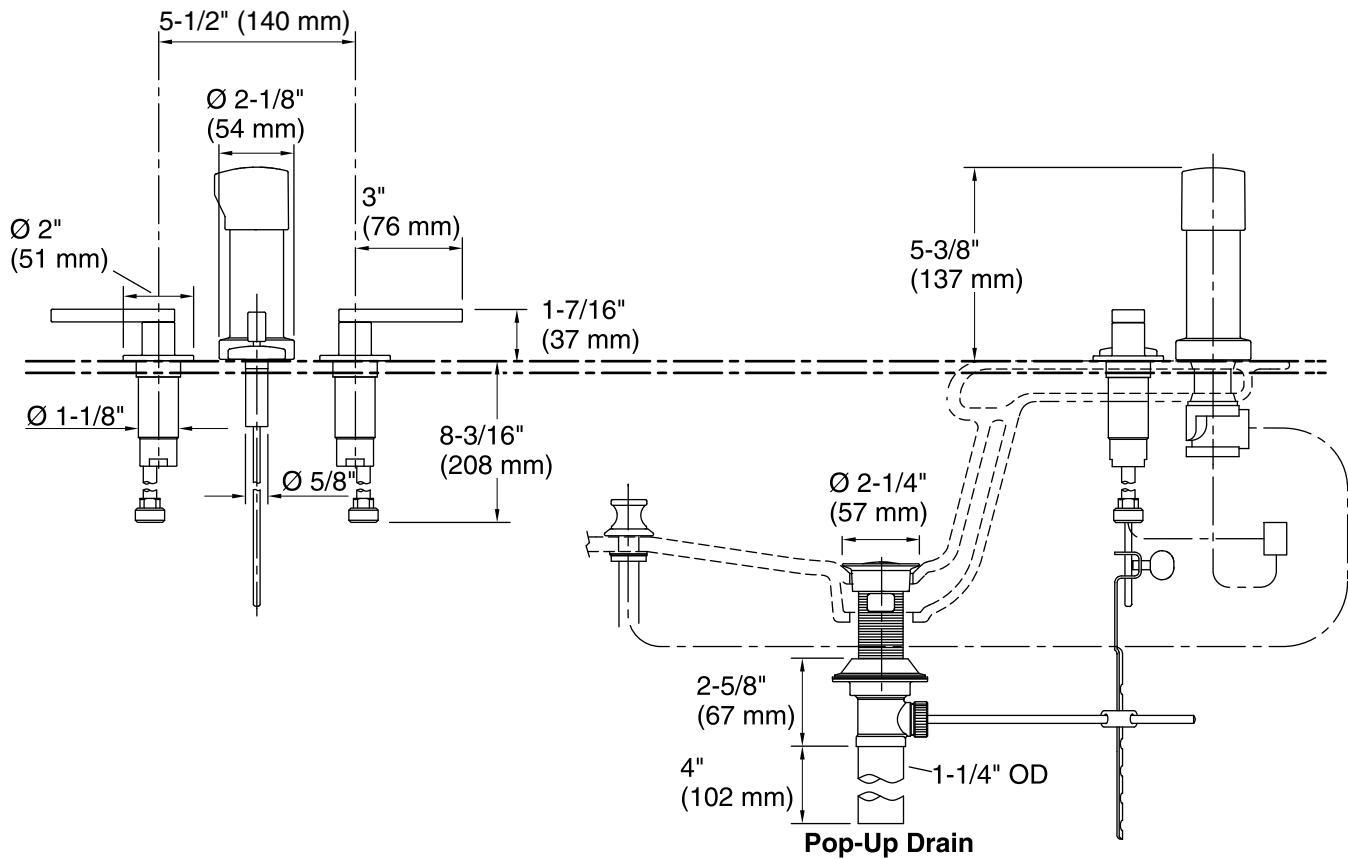

Color tiles intended for reference only.

Color	Code	Description
	CP	Polished Chrome
	TT	Titanium

Technical Information

All product dimensions are nominal.

Drain tailpiece included: Yes

Notes

Install this product according to the installation guide.