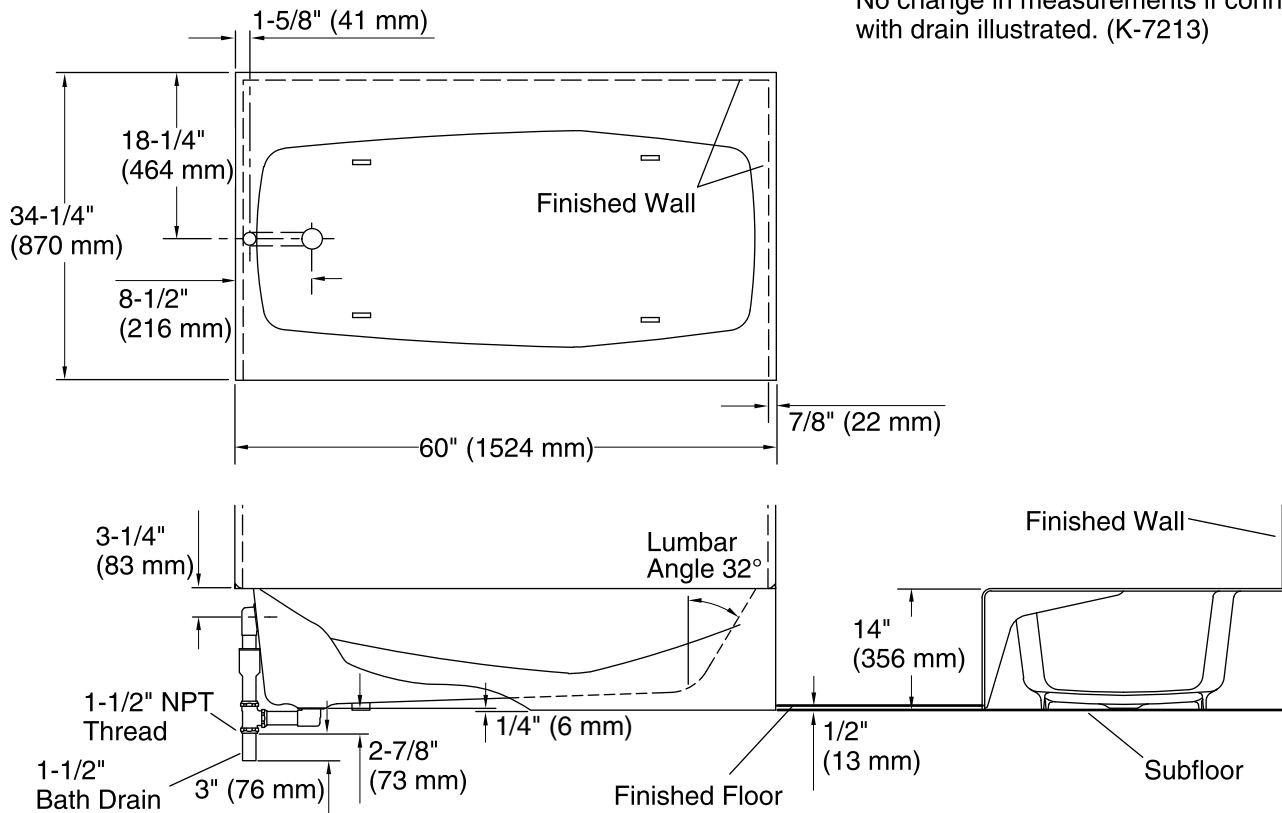

### Features

- Safeguard® slip-resistant finish for added safety
- 60"L x 34-1/4"W x 14"H
- Integral apron for quick installation
- KOHLER® enameled cast iron
- Designed for one-person bathing

## Technical Information

All product dimensions are nominal.

Installation:	Three-wall alcove
Drain location:	Left
Basin area, bottom:	45" x 22" (1143 mm x 559 mm)
Basin area, top:	55" x 24" (1397 mm x 610 mm)
Weight:	330 lbs (149.7 kg)
Minimum floor load:	51 lbs/ft <sup>2</sup> (249 kg/m <sup>2</sup> )
Water depth:	8-5/8" (219 mm)
Water capacity:	33 gal (124.9 L)
Minimum flat for door:	2-7/16" (62 mm)