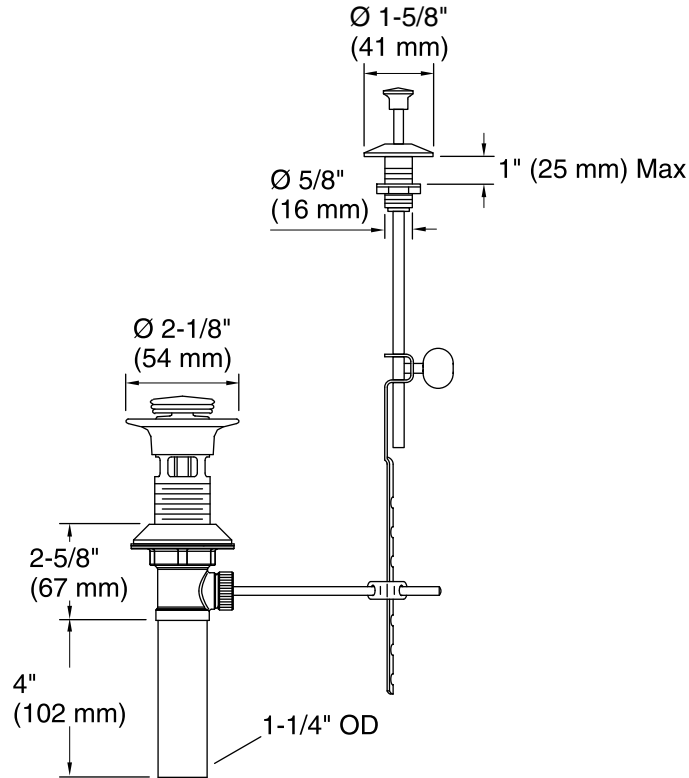

Features

- For use with overflow sinks.
- Pop-up drain with external button.
- 3-inch rough.
- Includes 1-1/4-inch tailpiece.

Material

- Solid-brass construction.

Codes/Standards

ASME A112.18.2/CSA B125.2

KOHLER® One-Year Limited Warranty

Pop-Up Drain

Technical Information

All product dimensions are nominal.

Notes

Install this product according to the installation guide.