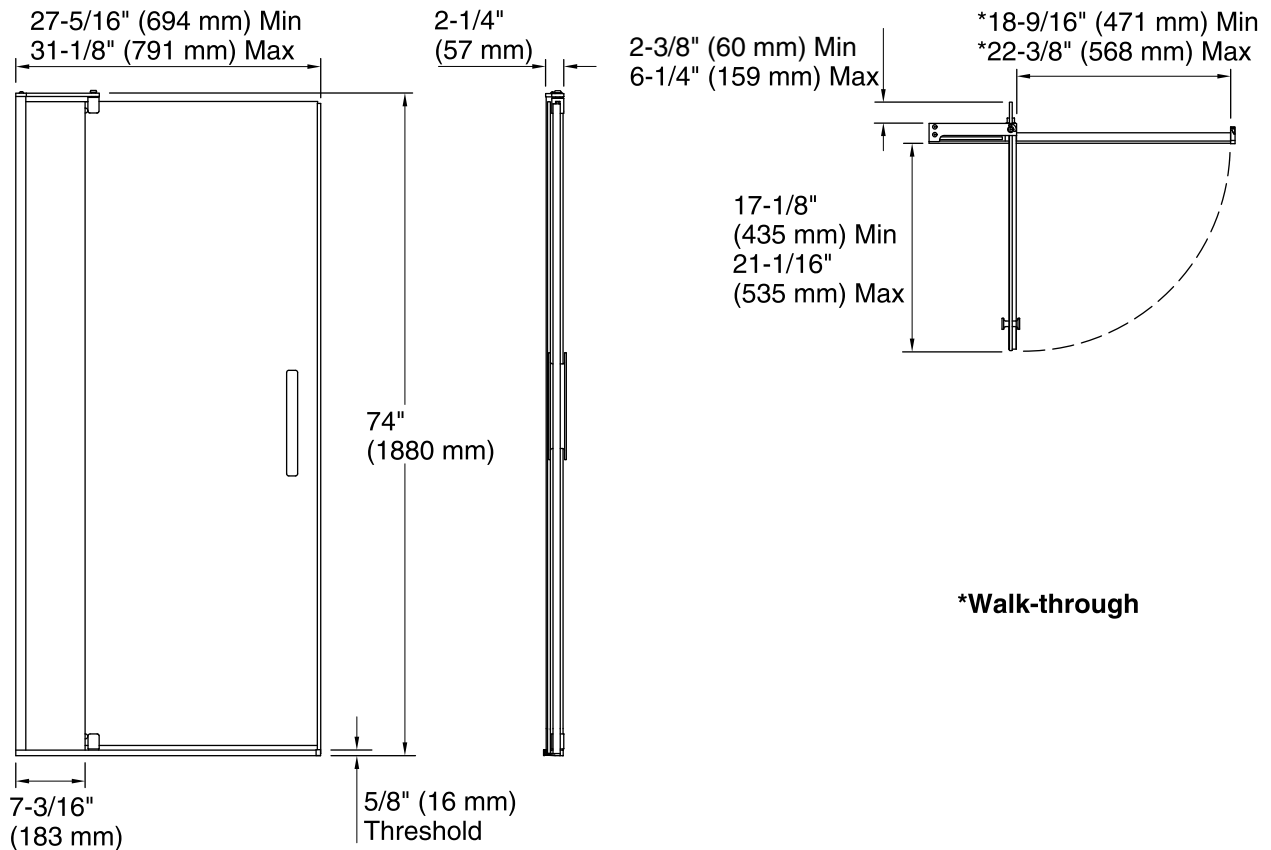

Technology

- Frameless, 5/16-inch-thick Crystal Clear tempered glass.
- Self-closing mechanism offers superior feel and security against water leakage.
- Vertical handle complements the contemporary style.
- Ultra-low threshold creates easy entry and exit to the showering space.
- CleanCoat® nanotechnology helps prevent bacteria, mildew and water stains on your glass, making it easy to clean and looking new.
- Out-of-plumb adjustability for simpler installation.
- Can be installed to open to the left or right.
- Maximum width adjustability.

Technical Information

All product dimensions are nominal.

Installation type:	For shower base installation
Opening style:	Pivot
Opening Width - Min:	27-5/16" (694 mm)
Opening Width - Max:	31-1/8" (791 mm)
Walk-through - Min:	18-9/16" (471 mm)
Walk-through - Max:	22-3/8" (568 mm)
Glass thickness:	5/16" (8 mm)
Glass coating:	CleanCoat®

Notes

Install this product according to the installation guide.

Strike jamb is made of clear plastic and may not cover existing shower door holes.

NOTICE: The vertical opening should be a minimum of 78-1/2" (1994 mm) to allow clearance for installing the top track over the wall jamps.