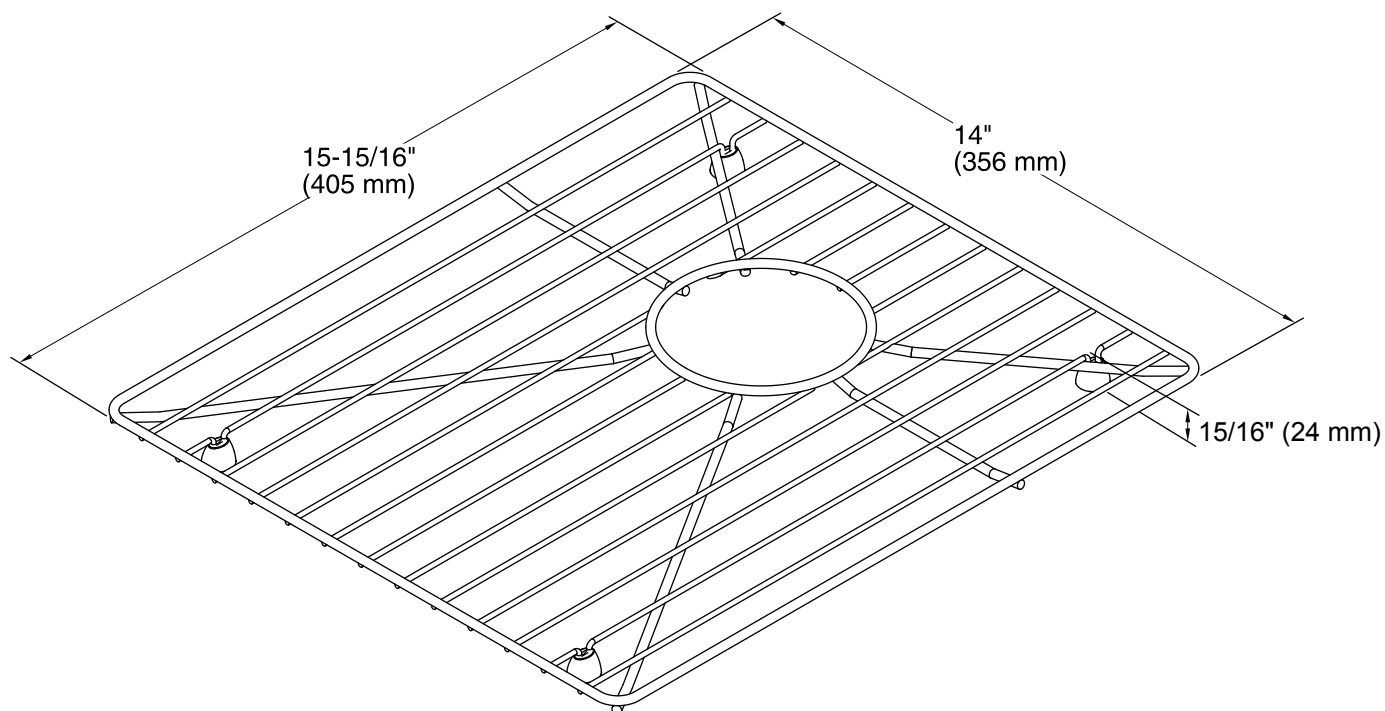

Features

- Fits in the bowl of the K-3820 and K-3838 Vault kitchen sinks.
- Durable stainless-steel construction.
- Helps protect sink surface from daily wear.
- Dishwasher safe.
- Rubber feet provide added protection.

Color	Code	Description
	ST	Stainless Steel

Technical Information

All product dimensions are nominal.

Material: Stainless Steel