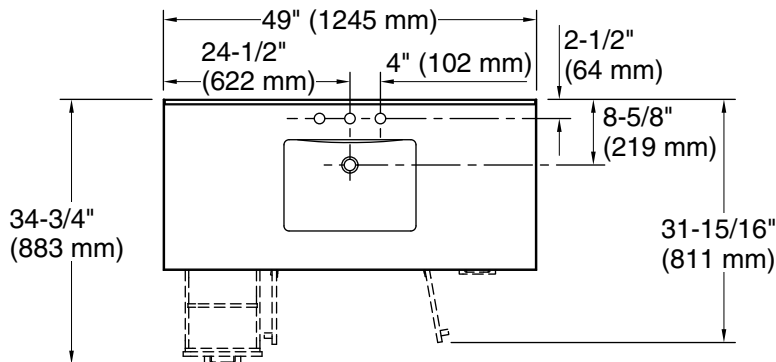

Features

- Set includes cabinet, precut quartz vanity top, backsplash, sink, cabinet hardware
- Four full-extension 17" (432 mm) drawers with soft-close side-mount slides
- Three-way adjustable slow-close door hinges for easy cabinet access
- 20" (508 mm) cabinet interior provides ample storage space
- Finish-matched cabinet interior offers generous clearance for plumbing
- Vanity top has 8" (203 mm) widespread faucet holes; requires deck-mount faucet (sold separately)
- Brushed Nickel hardware included on White vanities, Brushed Brass hardware on Dark Warm Grey and Tidal Blue vanities, and Matte Black hardware on Light Oak vanities.

	BWK	Carbon Oak
	WEK	Light Oak

Technical Information

All product dimensions are nominal.

Notes

Install this product according to the installation instructions.

Select the type of fastener based upon the wall material. Two 250 lb (113.4 kg) minimum load bearing fasteners are recommended.