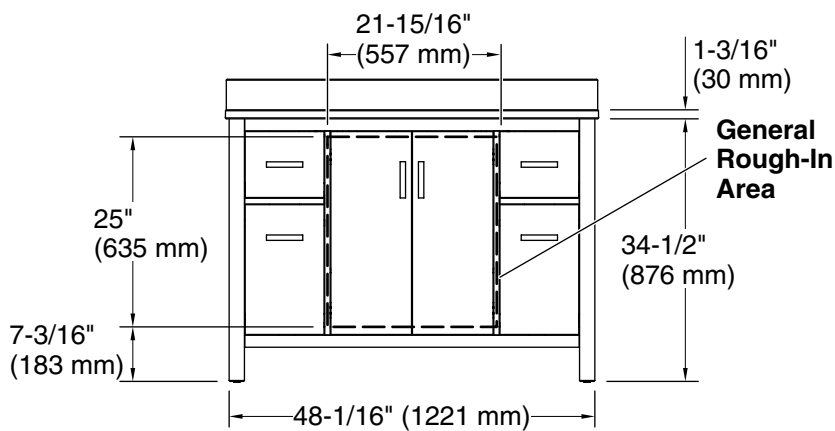

Technical Information

All product dimensions are nominal.

Notes

Install this product according to the installation instructions.

Select the type of fastener based upon the wall material. Two 250 lb (113.4 kg) minimum load bearing fasteners are recommended.