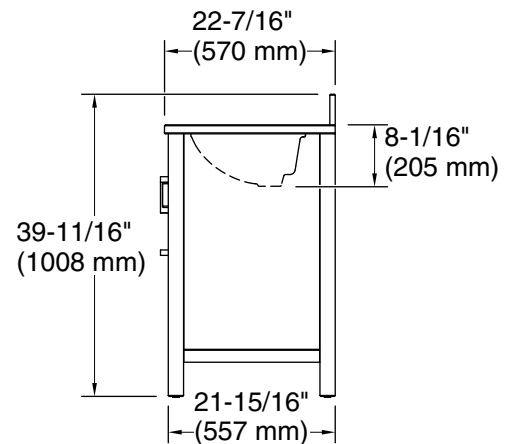

Features

- Set includes cabinet, precut quartz vanity top, backsplash, sink, cabinet hardware
- Four full-extension 17" (432 mm) drawers with soft-close side-mount slides
- Three-way adjustable slow-close door hinges for easy cabinet access
- 20" (508 mm) cabinet interior provides ample storage space
- Finish-matched cabinet interior offers generous clearance for plumbing
- Vanity top has 8" (203 mm) widespread faucet holes; requires deck-mount faucet (sold separately)
- Brushed Nickel hardware included on White vanities, Brushed Brass hardware on Dark Warm Grey and Tidal Blue vanities, and Matte Black hardware on Light Oak vanities.

	BWK	Carbon Oak
	WEK	Light Oak

Technical Information

All product dimensions are nominal.

Notes

Install this product according to the installation instructions.

Select the type of fastener based upon the wall material. Two 250 lb (113.4 kg) minimum load bearing fasteners are recommended.