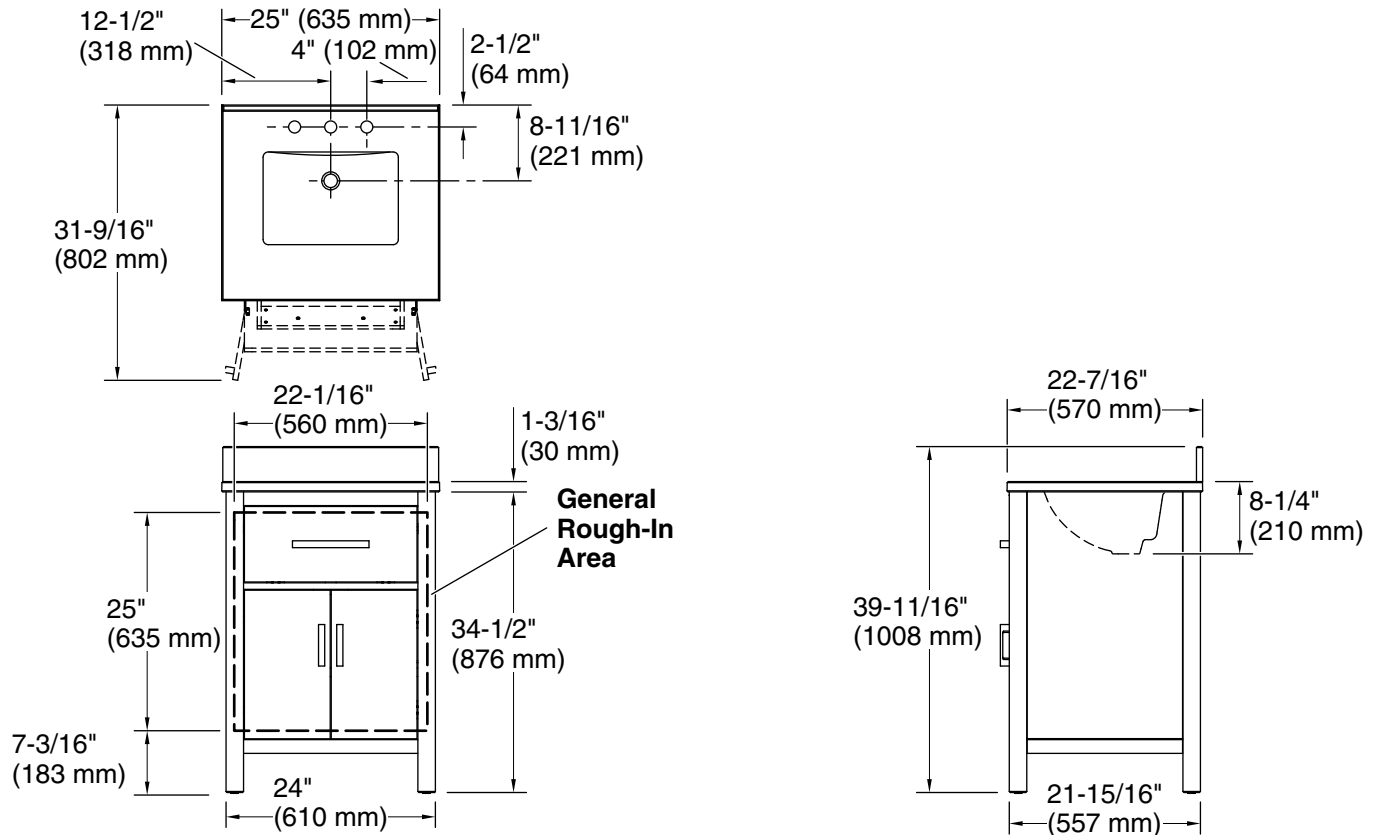

Features

- Set includes cabinet, precut quartz vanity top, backsplash, sink, cabinet hardware
- Convenient tilt-down drawer for storing smaller, frequently-used items
- Three-way adjustable slow-close door hinges for easy cabinet access
- 20-1/2" (521 mm) cabinet interior provides ample storage space
- Finish-matched cabinet interior offers generous clearance for plumbing
- Vanity top has 8" (203 mm) widespread faucet holes; requires deck-mount faucet (sold separately)
- Brushed Nickel hardware included on White, Atmos Grey, and Black Oak vanities, and Matte Black hardware on Light Oak vanities.

	BWK	Carbon Oak
	WEK	Light Oak

Technical Information

All product dimensions are nominal.

Notes

Install this product according to the installation instructions.

Select the type of fastener based upon the wall material. Two 250 lb (113.4 kg) minimum load bearing fasteners are recommended.