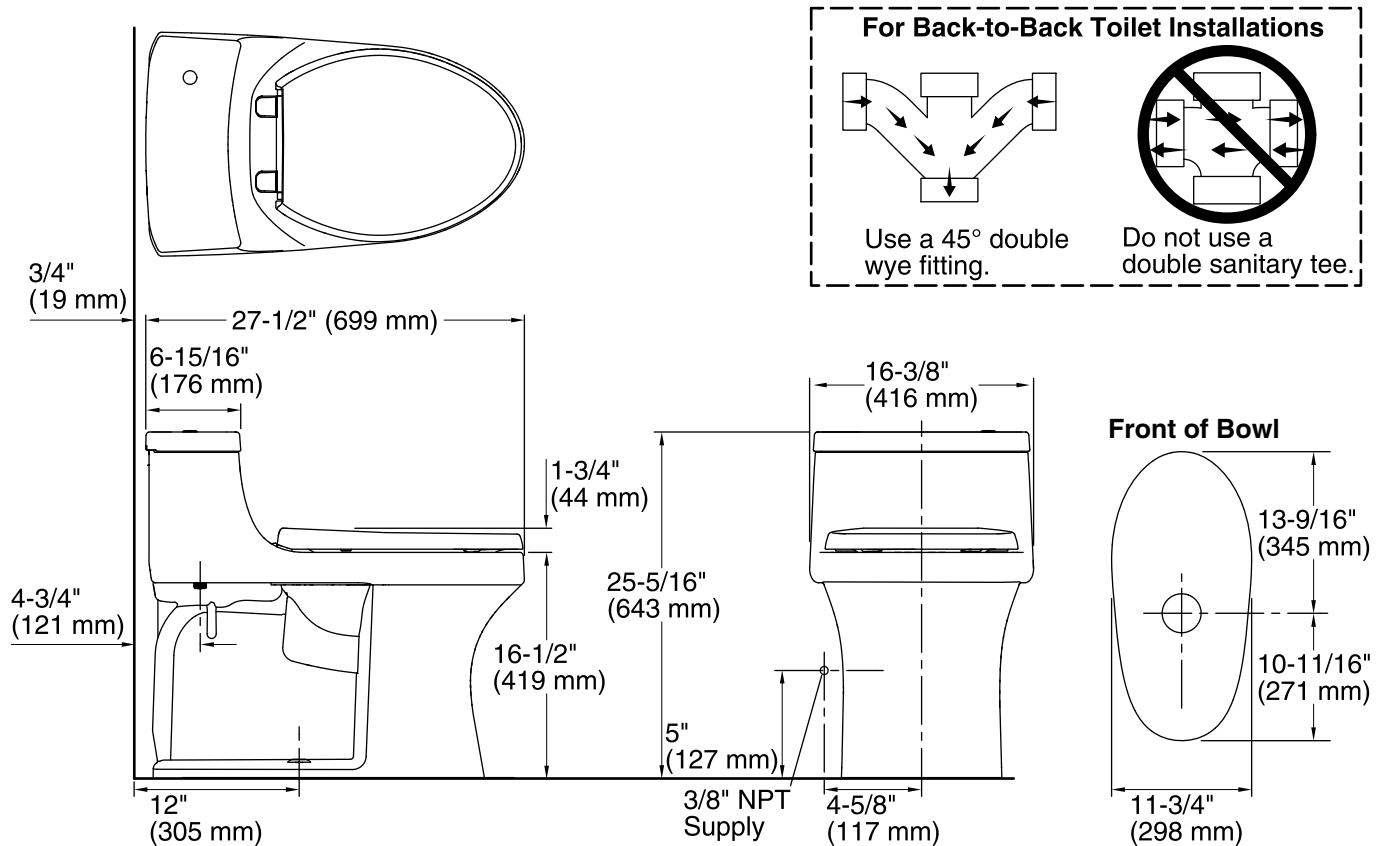

### Technical Information

All product dimensions are nominal.

Toilet type:	One-piece, Floor-mount
Waste Outlet:	Floor
Bowl shape:	Compact elongated
Flush type:	Class Five®
Trap passageway:	2-1/8" (54 mm)
Water Consumption	
Full:	1.28 gpf (4.8 lpf)
Water surface size:	10-3/4" x 7-1/2" (273 mm x 191 mm)
Rim to water surface:	5-3/8" (137 mm)
Rough-in:	12" (305 mm)
Seat-mounting holes:	5-1/2" (140 mm)