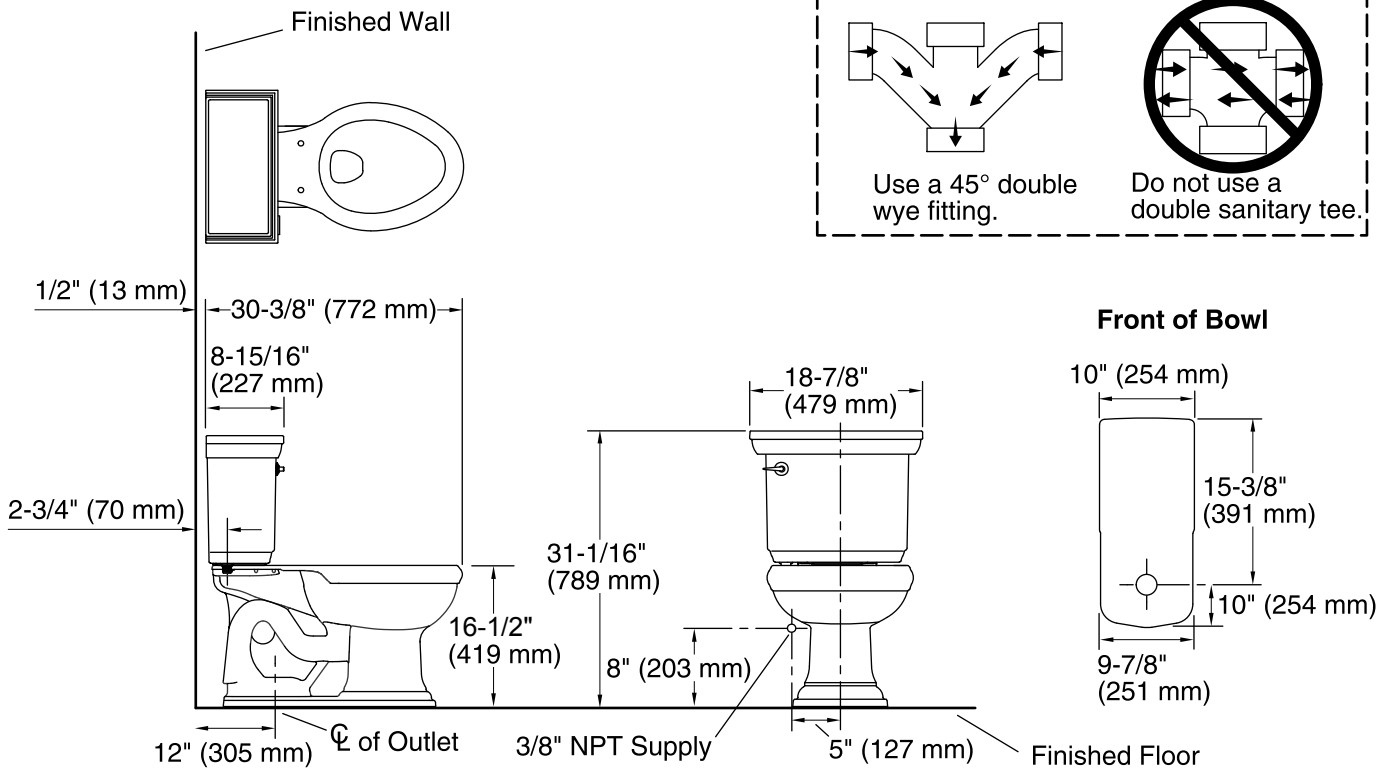

Memoirs® Stately Comfort Height®

two-piece elongated 1.28 gpf toilet

K-3817-U

Features

- Two-piece toilet.
- Elongated bowl offers added room and comfort.
- Comfort Height® feature offers chair-height seating that makes sitting down and standing up easier for most adults.
- 1.28 gallons per flush (gpf).
- 2-1/8-inch glazed trapway.
- Standard left-hand Polished Chrome trip lever included.
- Insuliner® tank liner minimizes condensation on the tank when exposed to high humidity.
- Combination consists of the K-4380 bowl and the K-4434-U tank.
- Coordinates with other products in the Memoirs collection with Stately design.

Memoirs® Stately Comfort Height®

two-piece elongated 1.28 gpf toilet

K-3817-U

Technical Information

All product dimensions are nominal.

Toilet type:	Two-piece, Floor-mount
Waste Outlet:	Floor
Bowl shape:	Elongated
Flush type:	AquaPiston®
Trap passageway:	2-1/8" (54 mm)
Water Consumption	
Full:	1.28 gpf (4.8 lpf)
Water surface size:	11-3/4" x 9-1/2" (298 mm x 241 mm)
Rim to water surface:	6-1/8" (156 mm)
Rough-in:	12" (305 mm)
Seat-mounting holes:	5-1/2" (140 mm)

Notes

Install this product according to the installation instructions.

For back-to-back toilet installations: Use only a 45° double wye fitting.

ADA, OBC, CSA B651 compliant when installed to the specific requirements of these regulations.