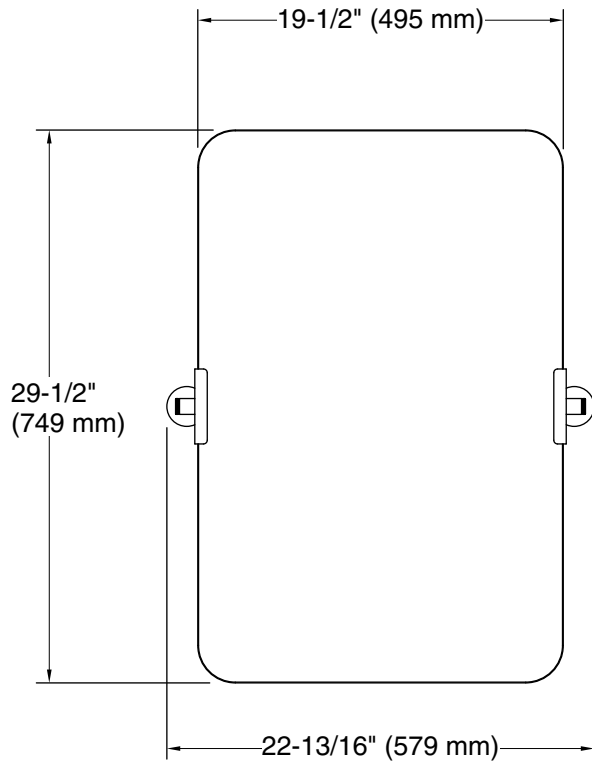

Castia™ by Studio McGee

20" x 30" rectangular mirror
K-34969

Features

- Designed in collaboration with Studio McGee
- Clean and timeless design allows for use in any interior space
- Finishes coordinate with KOHLER® faucet and lighting products

Castia™ by Studio McGee
20" x 30" rectangular mirror
K-34969

Technical Information

All product dimensions are nominal.

Notes

Install this product according to the installation instructions.