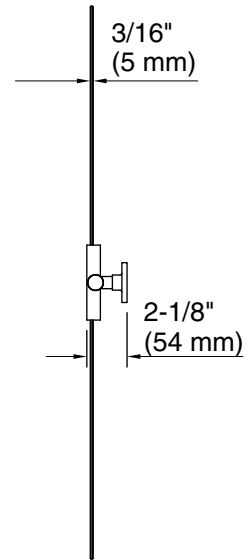

Castia™ by Studio McGee

20" x 30" rectangular mirror
K-34969

Features

- Designed in collaboration with Studio McGee
- Clean and timeless design allows for use in any interior space
- Finishes coordinate with KOHLER® faucet and lighting products

Castia™ by Studio McGee
20" x 30" rectangular mirror
K-34969

Technical Information

All product dimensions are nominal.

Notes

Install this product according to the installation instructions.