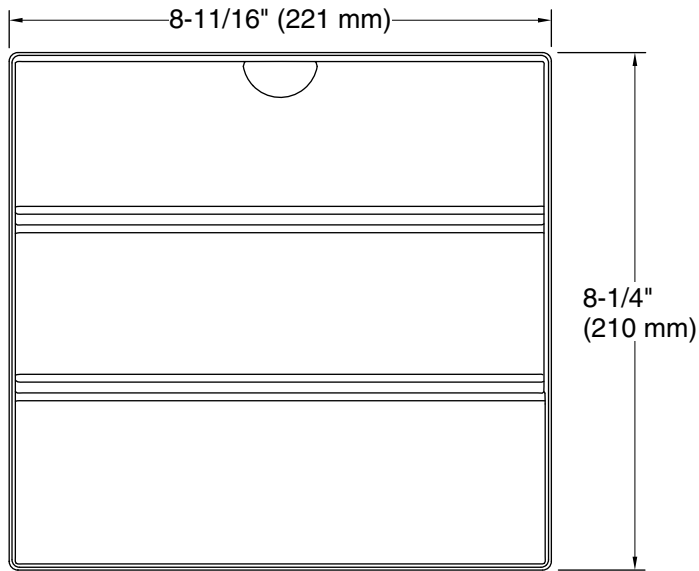

Makeup display tray and organizer K-33588

Features

- 8¼" (210 mm) x 8¾" (220 mm) x 1" (57 mm) display tray with three sloped inserts.
- Organizes and displays flat cosmetics, jewelry, and hair accessories.
- Coordinates with large divided drawer organizer K-33587 (sold separately).
- For use in KOHLER cabinet drawers.
- Dishwasher-safe.

Codes/Standards

None Applicable

KOHLER® One-Year Limited Warranty

See website for detailed warranty information.

Makeup display tray and organizer
K-33588

Technical Information

All product dimensions are nominal.