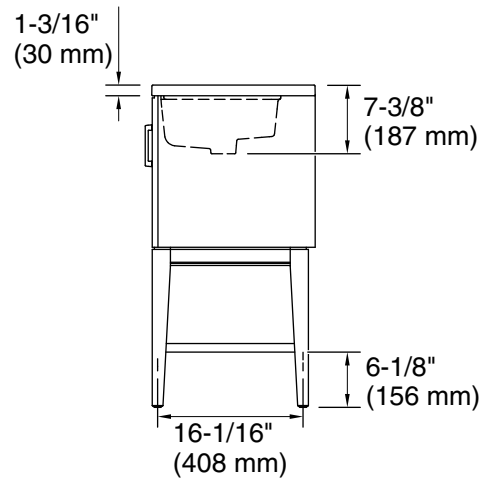

Winnow™ Valvet® 24" bathroom vanity set K-33577-ASB

Features

- Three-way adjustable soft-close door hinges with 100° opening capability for easy cabinet access.
- 18" (457 mm) cabinet interior provides ample storage space.
- Finish-matched cabinet interior offers generous clearance for plumbing.
- Quartz vanity top adds beauty and long-lasting durability.
- Customize your storage with optional accessories such as floor liners, drawer organizers, and perfectly sized containers (sold separately).
- Coordinates with K-33584 upgraded hardware finishes, K-25814 quartz backsplash, and K-25819 quartz side splash (sold separately).

Technical Information

All product dimensions are nominal.

Notes

Install this product according to the installation instructions.