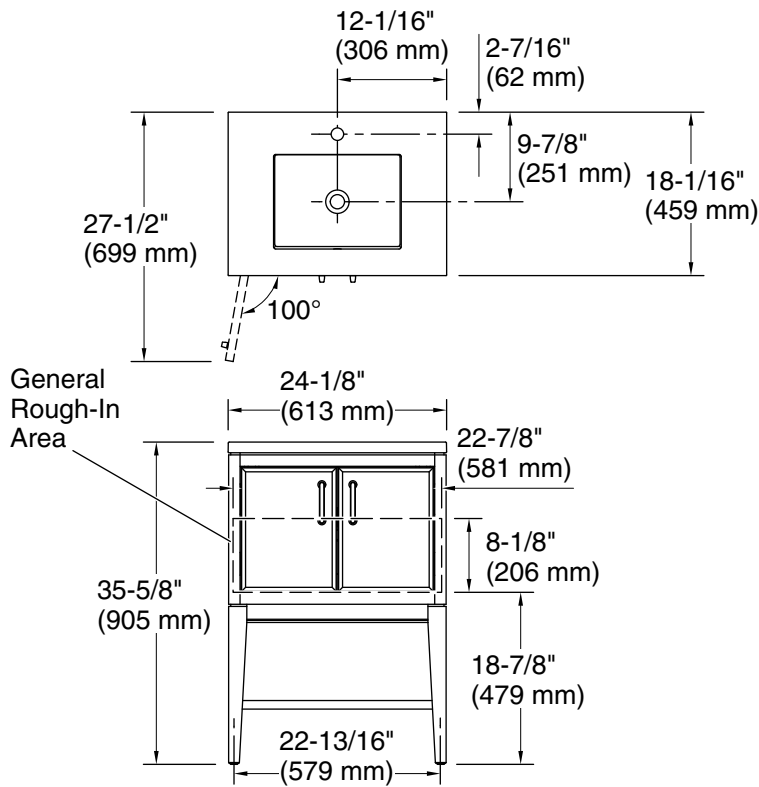

Winnow™ Valvet®

24" bathroom vanity set
K-33577-ASB

Waste Pipe Location Information