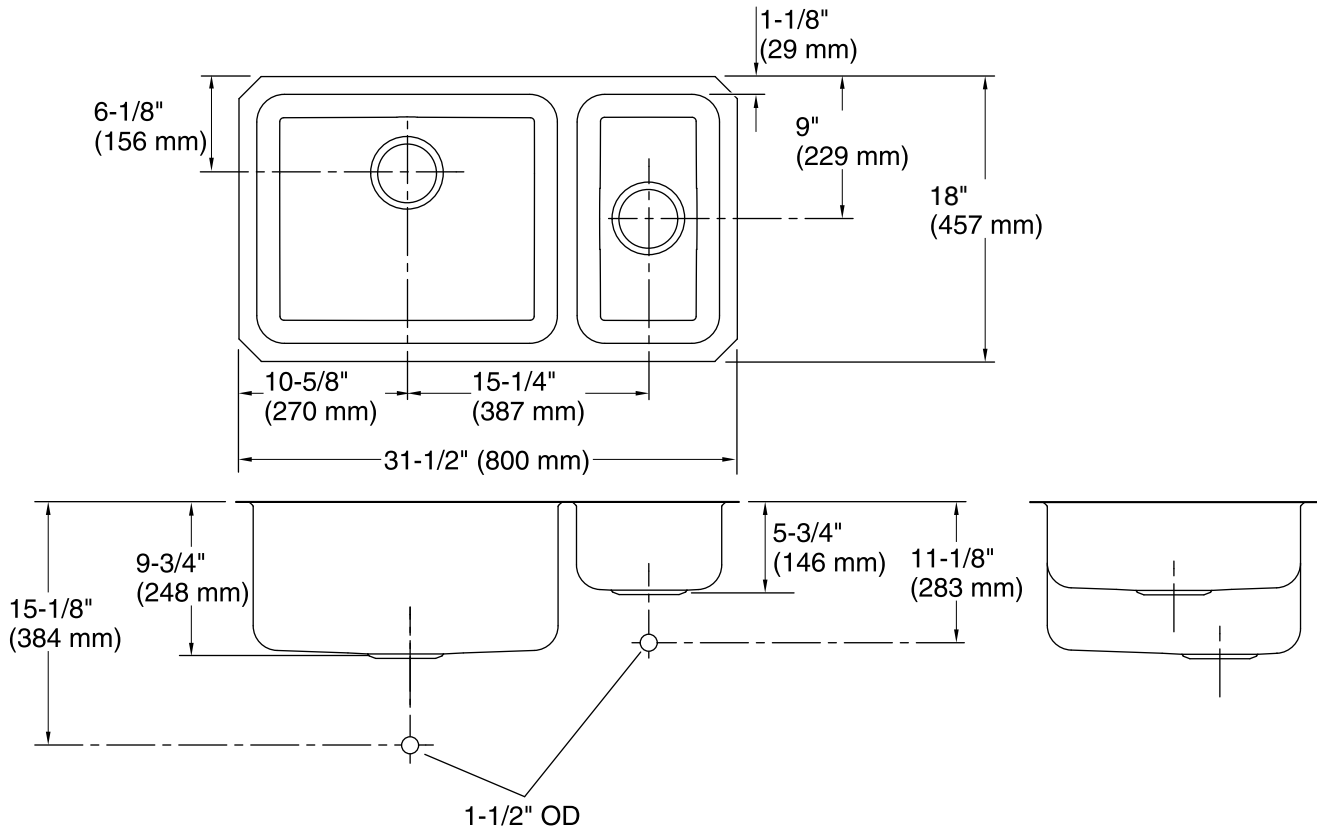

Technical Information

All product dimensions are nominal.

Bowl configuration:	High-low
Installation:	Under-mount
Min. base cabinet width:	36" (914 mm)
Bowl area (Left):	Length: 19" (483 mm) Width: 15-3/4" (400 mm) Bowl depth: 9-1/2" (241 mm) Water depth: 9-1/2" (241 mm)
Bowl area (Right):	Length: 9" (229 mm) Width: 15-3/4" (400 mm) Bowl depth: 5-1/2" (140 mm) Water depth: 5-1/2" (140 mm)
Drain hole:	3-3/4" (94 mm)
Template:	1221369-7, required, included

Notes

Install this product according to the installation instructions.