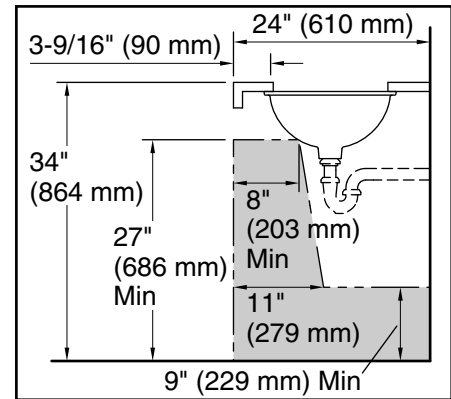

Recommended ADA Installation

Technical Information

All product dimensions are nominal.

Bowl configuration:	Single
Installation:	Undermount
Bowl area (Only):	Length: 13-13/16" (351 mm) Width: 13-13/16" (351 mm) Bowl depth: 5-1/16" (129 mm) Water depth: 5" (127 mm)
Drain hole:	1-3/4" (44 mm)
Template:	Undermount, 1035896-7, required, not included

Notes

Install this product according to the installation instructions.

NOTICE: Countertop manufacturer or cutter must use the current product template available at www.kohler.com or by calling 1-800-4KOHLER. Kohler Co. is not responsible for cutout errors when the incorrect cut-out template is used.

ADA, CSA B651 compliant when installed to the specific requirements of these regulations.