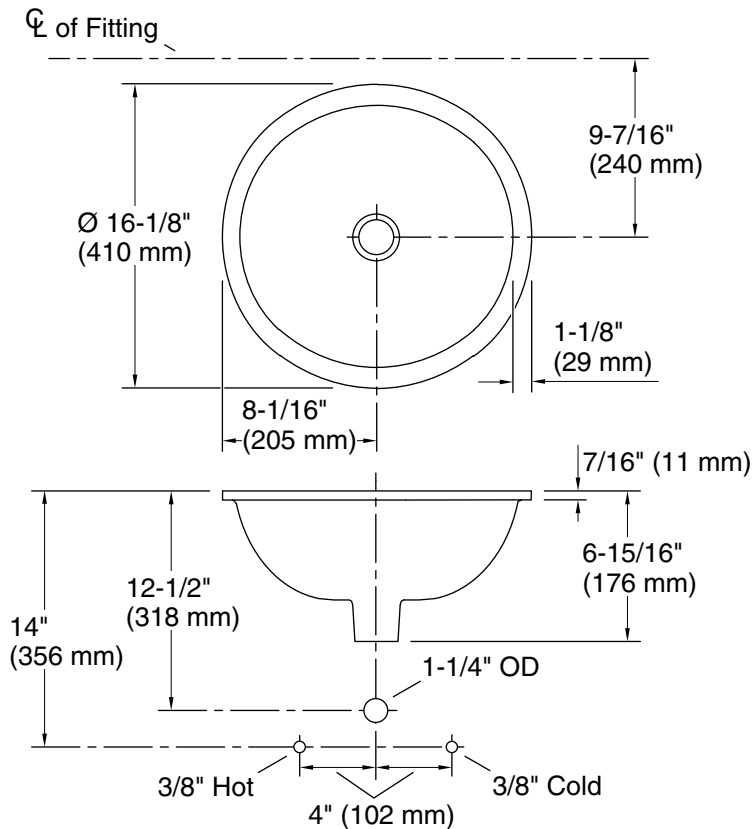

Recommended ADA Installation

Technical Information

All product dimensions are nominal.

Bowl configuration:	Single
Installation:	Undermount
Bowl area (Only):	Length: 13-13/16" (351 mm) Width: 13-13/16" (351 mm) Bowl depth: 5-1/16" (129 mm) Water depth: 5" (127 mm)
Drain hole:	1-3/4" (44 mm)
Template:	Undermount, 1035896-7, required, not included

Notes

Install this product according to the installation instructions.

NOTICE: Countertop manufacturer or cutter must use the current product template available at www.kohler.com or by calling 1-800-4KOHLER. Kohler Co. is not responsible for cutout errors when the incorrect cut-out template is used.

ADA, CSA B651 compliant when installed to the specific requirements of these regulations.