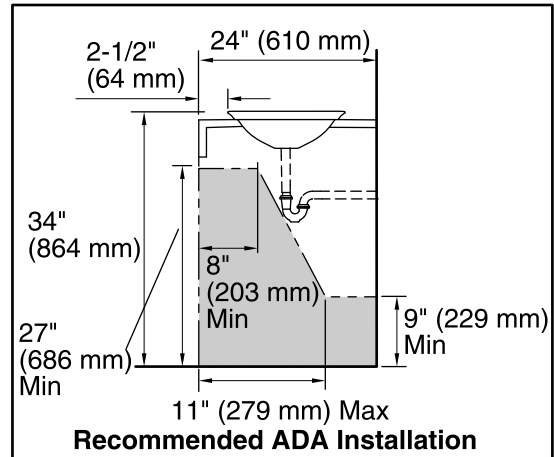

### Technical Information

All product dimensions are nominal.

Installation: Vessel

Template: 1190263-7, not required, included