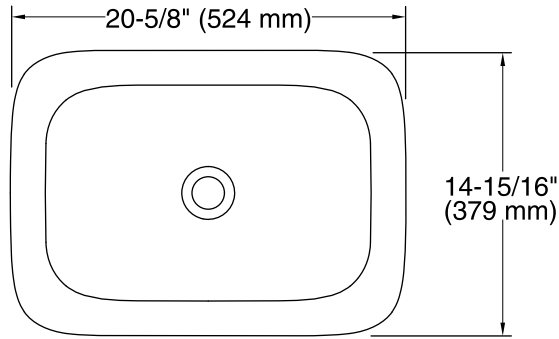

### Technical Information

All product dimensions are nominal.

Installation: Vessel

Template: 1190263-7, not required, included