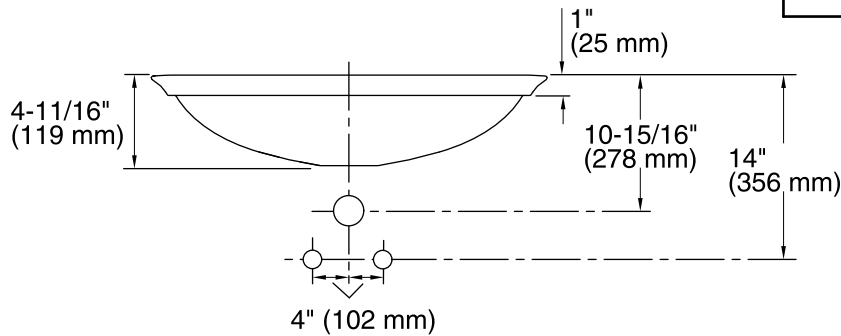

### Technical Information

All product dimensions are nominal.

Installation: Vessel

Template: 1190263-7, not required, included