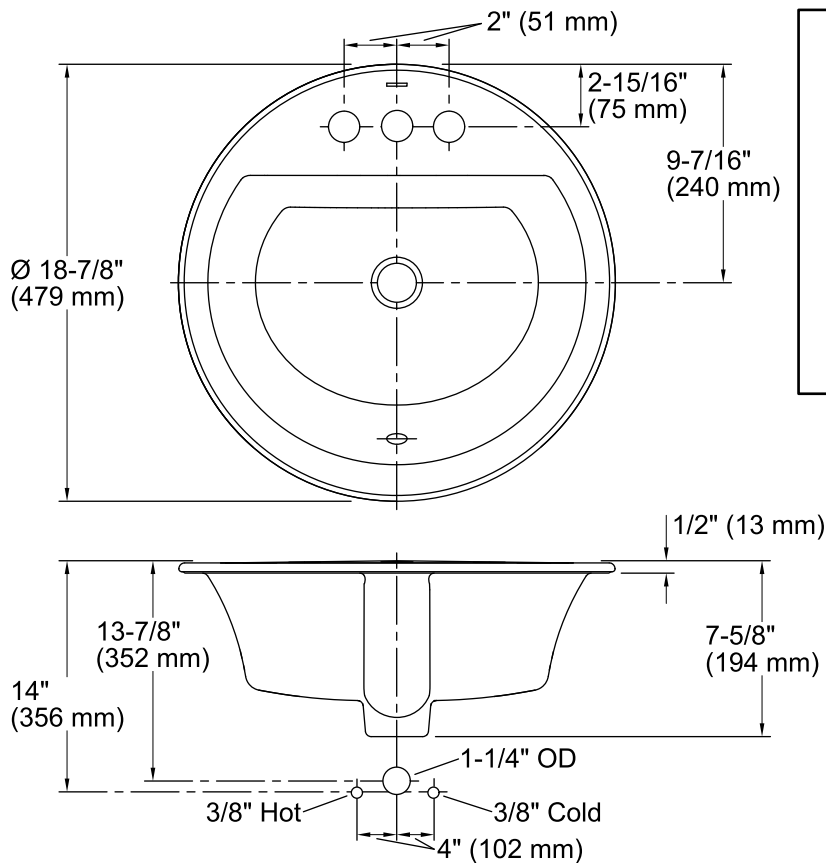

### Technical Information

All product dimensions are nominal.

Bowl configuration:	Single
Installation:	Drop-in
Bowl area (Only):	Length: 12-1/2" (318 mm) Width: 16-5/16" (414 mm) Water depth: 4" (102 mm)
Number of deck holes:	3
Faucet hole spacing:	4" (102 mm)
Faucet hole(s):	1-1/4" (32 mm)
Drain hole:	1-3/4" (44 mm)
Template:	1155260-7, required, included

### Notes

Install this product according to the installation instructions.

Spout must be 5" (12.7 cm) long (min) for adequate clearance into the lavatory when installed with the centerline as shown.

**NOTICE:** Countertop manufacturer or cutter must use the cut-out template provided with the product, or a current one provided by Kohler Co. (call 1-800-4-KOHLER). Kohler Co. is not responsible for cutout errors when the incorrect cut-out template is used.