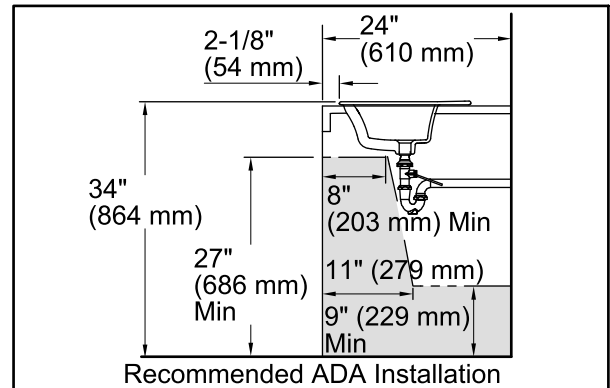

### Technical Information

All product dimensions are nominal.

Bowl configuration:	Single
Installation:	Drop-in
Bowl area (Only):	Length: 12-1/2" (318 mm) Width: 16-5/16" (414 mm) Water depth: 4" (102 mm)
Number of deck holes:	3
Faucet hole spacing:	4" (102 mm)
Faucet hole(s):	1-1/4" (32 mm)
Drain hole:	1-3/4" (44 mm)
Template:	1155260-7, required, included

### Notes

Install this product according to the installation instructions.

Spout must be 5" (12.7 cm) long (min) for adequate clearance into the lavatory when installed with the centerline as shown.

**NOTICE:** Countertop manufacturer or cutter must use the cut-out template provided with the product, or a current one provided by Kohler Co. (call 1-800-4-KOHLER). Kohler Co. is not responsible for cutout errors when the incorrect cut-out template is used.